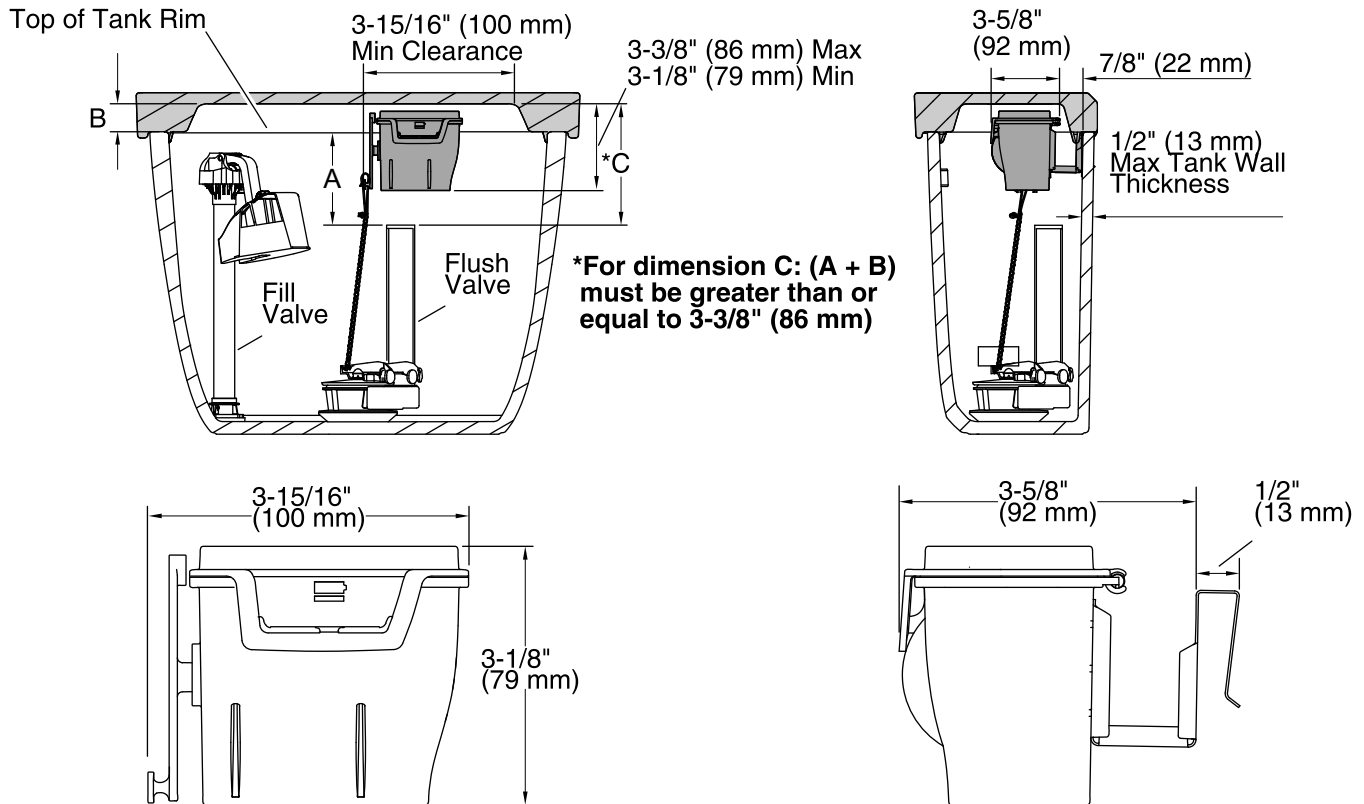

Required Clearances

Technical Information

All product dimensions are nominal.

Notes

CAUTION: Risk of property damage: Do not use lithium ion batteries with this product. Exposing lithium ion batteries to water can result in a fire.

The touchless toilet flush kit is not compatible with the following types of toilets: dual flush, ballcock valve, top actuator, and pressure assist.

To confirm that a flapper style flush valve is compatible, verify there are adequate clearances for the tank and lid as illustrated.

To confirm that a canister style flush valve is compatible, view the compatibility list of toilets found on kohler.com, K-1954 product detail page.