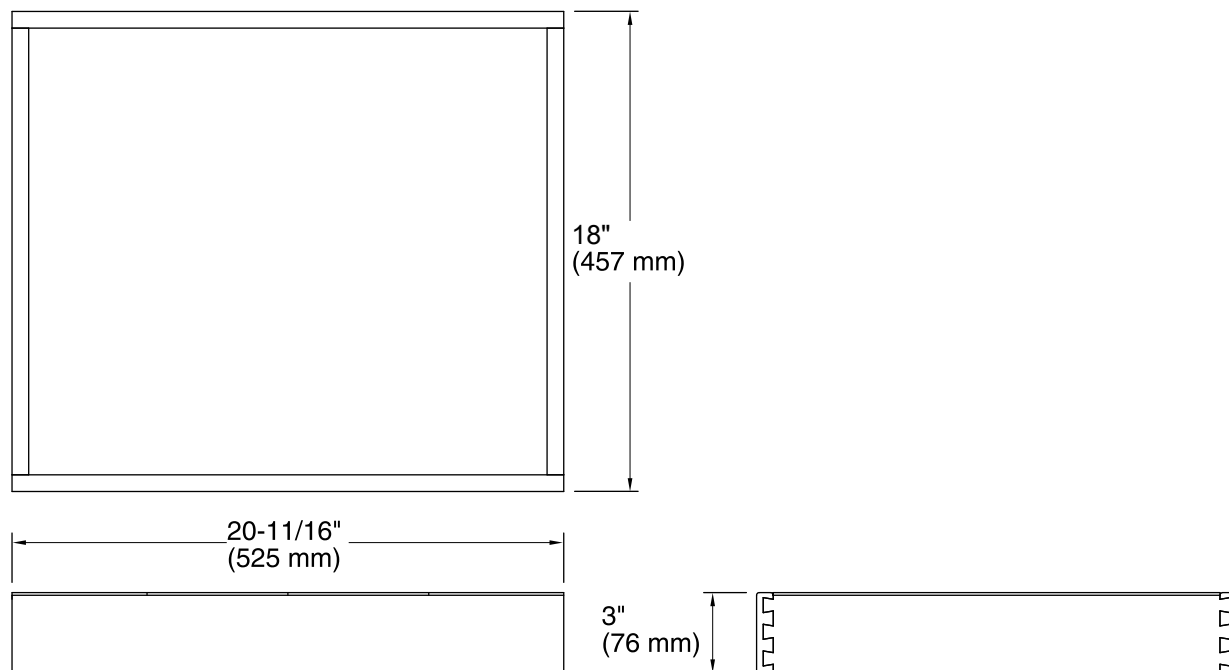

Features

- For use with K-99511 Jacquard™, K-99524 Damask™, and K-99537 Poplin™ vanities.
- Catalyzed conversion varnish provides a durable moisture-resistant finish.
- Full-extension 18" (457 mm) depth tray with slow-close under-mount slides for smooth opening.

Color	Code	Description
	1WR	Oxford Maple

Technical Information

All product dimensions are nominal.

Notes

Install this product according to the installation guide.