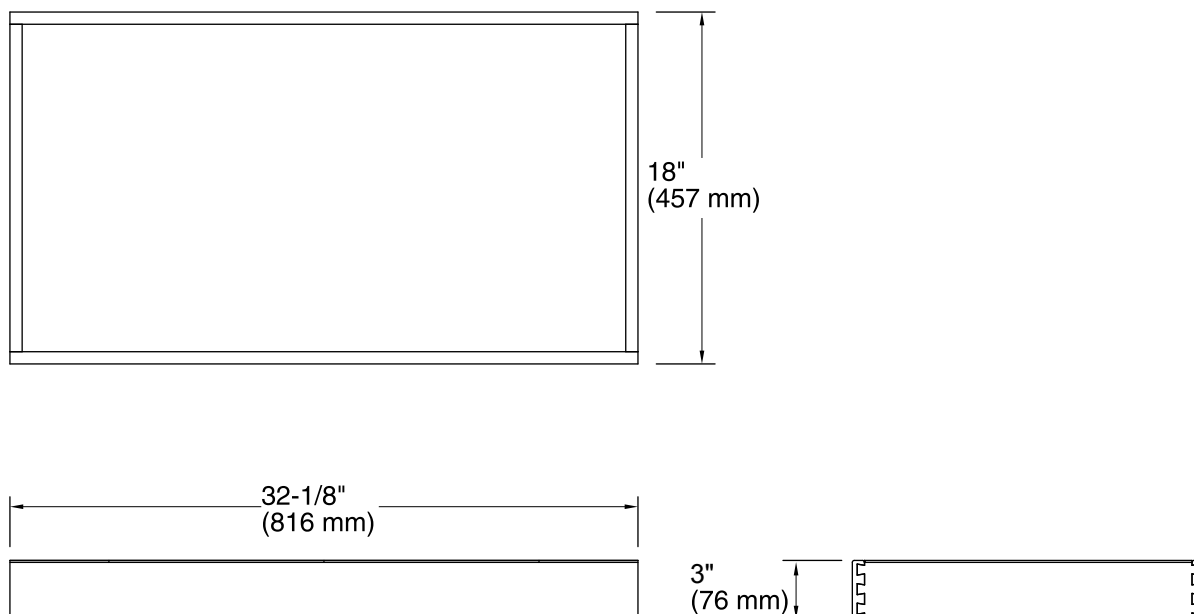

Features

- For use with K-99505 Jacquard™, K-99518 Damask™, and K-99531 Poplin™ vanities.
- Catalyzed conversion varnish provides a durable moisture-resistant finish.
- Full-extension 18" (457 mm) depth tray with slow-close under-mount slides for smooth opening.

Color	Code	Description
	1WR	Oxford Maple

Technical Information

All product dimensions are nominal.

Notes

Install this product according to the installation guide.