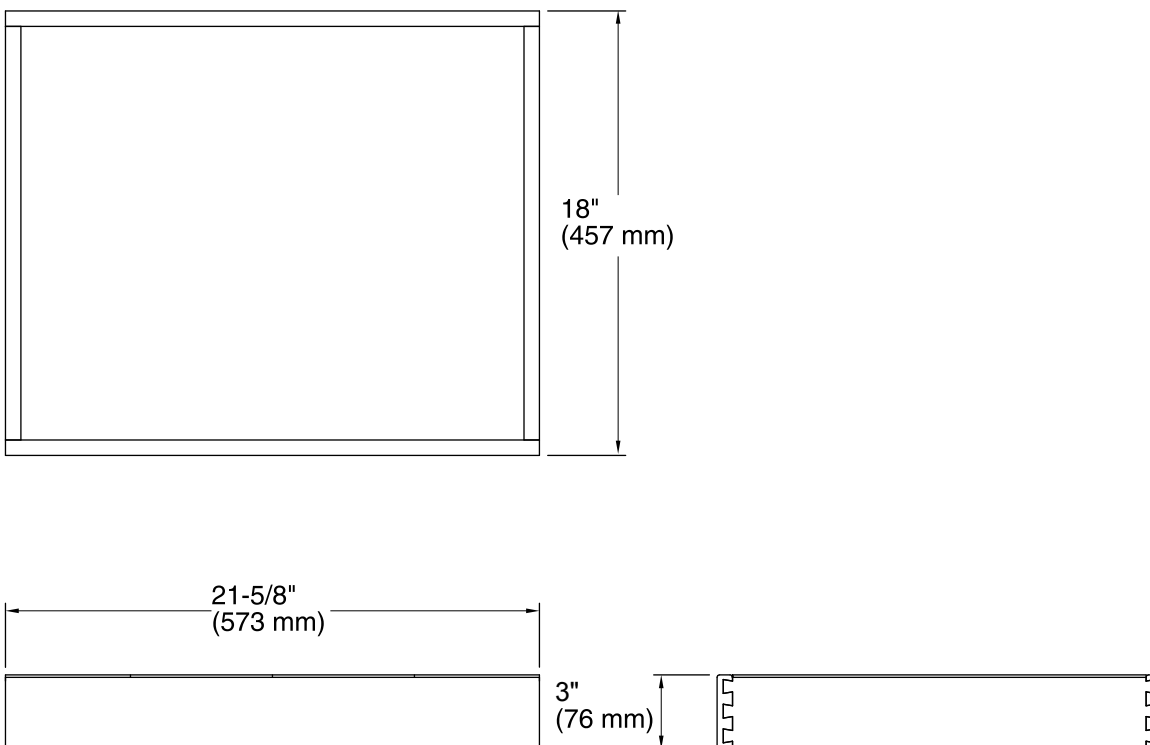

Features

- For use with K-99509 Jacquard™, K-99522 Damask™, and K-99535 Poplin™ vanities.
- Catalyzed conversion varnish provides a durable moisture-resistant finish.
- Full-extension 18" (457 mm) depth tray with slow-close under-mount slides for smooth opening.

Color	Code	Description
	1WR	Oxford Maple

Technical Information

All product dimensions are nominal.

Notes

Install this product according to the installation guide.