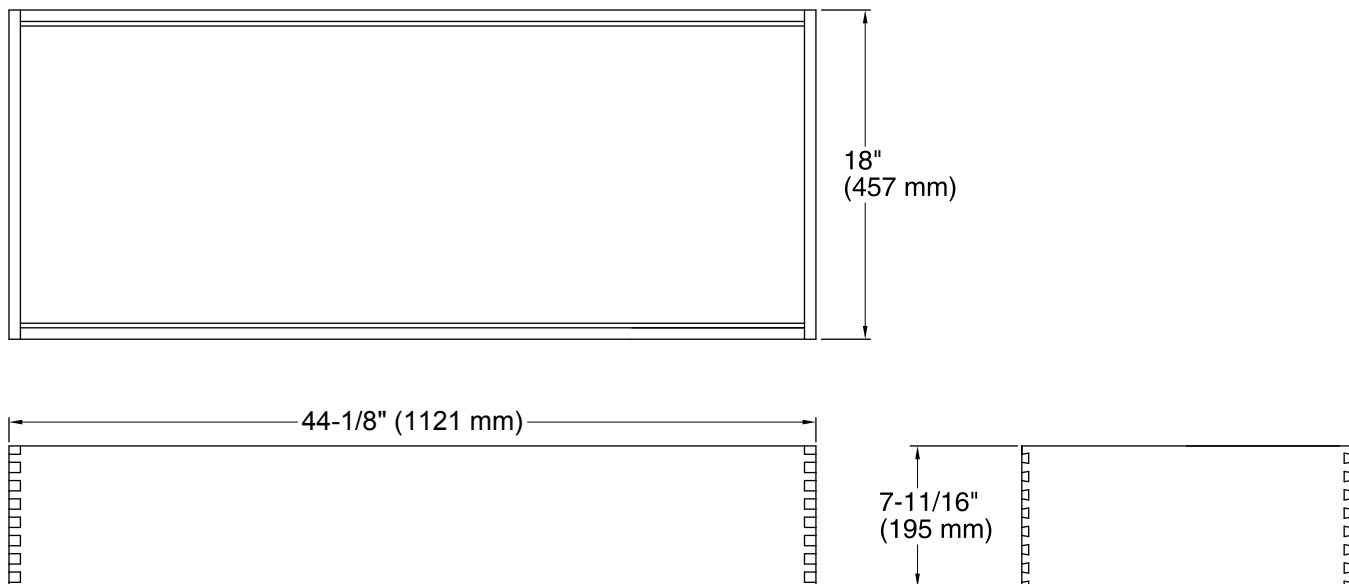

Features

- For use with K-99508 Jacquard™, K-99521 Damask™, and K-99534 Poplin™ vanities.
- Catalyzed conversion varnish provides a durable moisture-resistant finish.
- Full-extension 18" (457 mm) depth drawer with slow-close under-mount slides for smooth opening.
- Requires the K-99738 Appliance Tray.
- Can be paired with the K-99677 Adjustable Shelf or K-99678 Adjustable Shelf with Electrical Outlets.

Color	Code	Description
	1WR	Oxford Maple

Technical Information

All product dimensions are nominal.

Notes

Install this product according to the installation guide.