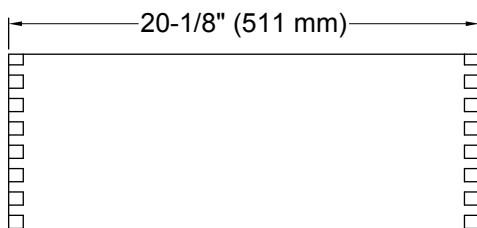

Features

- For use with K-99500 Jacquard™, K-99513 Damask™, and K-99526 Poplin™ vanities.
- Catalyzed conversion varnish provides a durable moisture-resistant finish.
- Full-extension 18" (457 mm) depth drawer with slow-close under-mount slides for smooth opening.
- Requires the K-99738 Appliance Tray.
- Can be paired with the K-99677 Adjustable Shelf or K-99678 Adjustable Shelf with Electrical Outlets.

Color	Code	Description
	1WR	Oxford Maple

Technical Information

All product dimensions are nominal.

Notes

Install this product according to the installation guide.