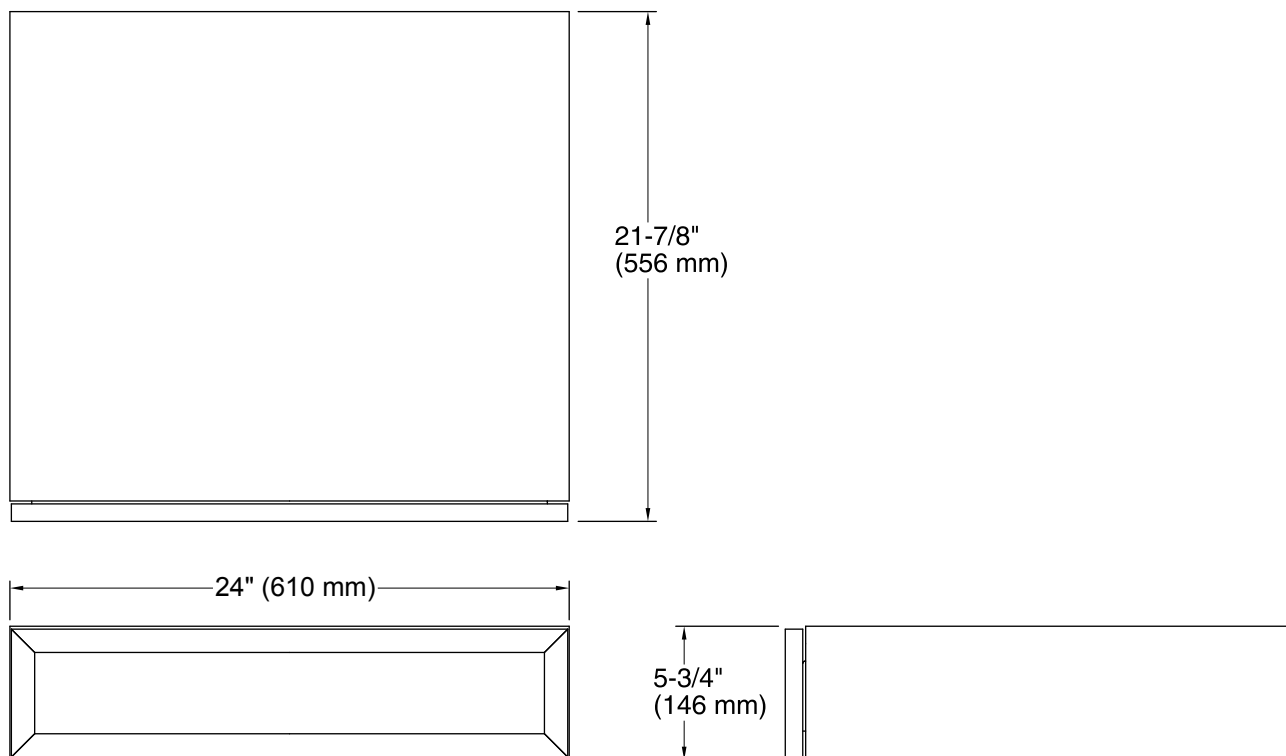

Technical Information

All product dimensions are nominal.

Notes

Install this product according to the installation guide.