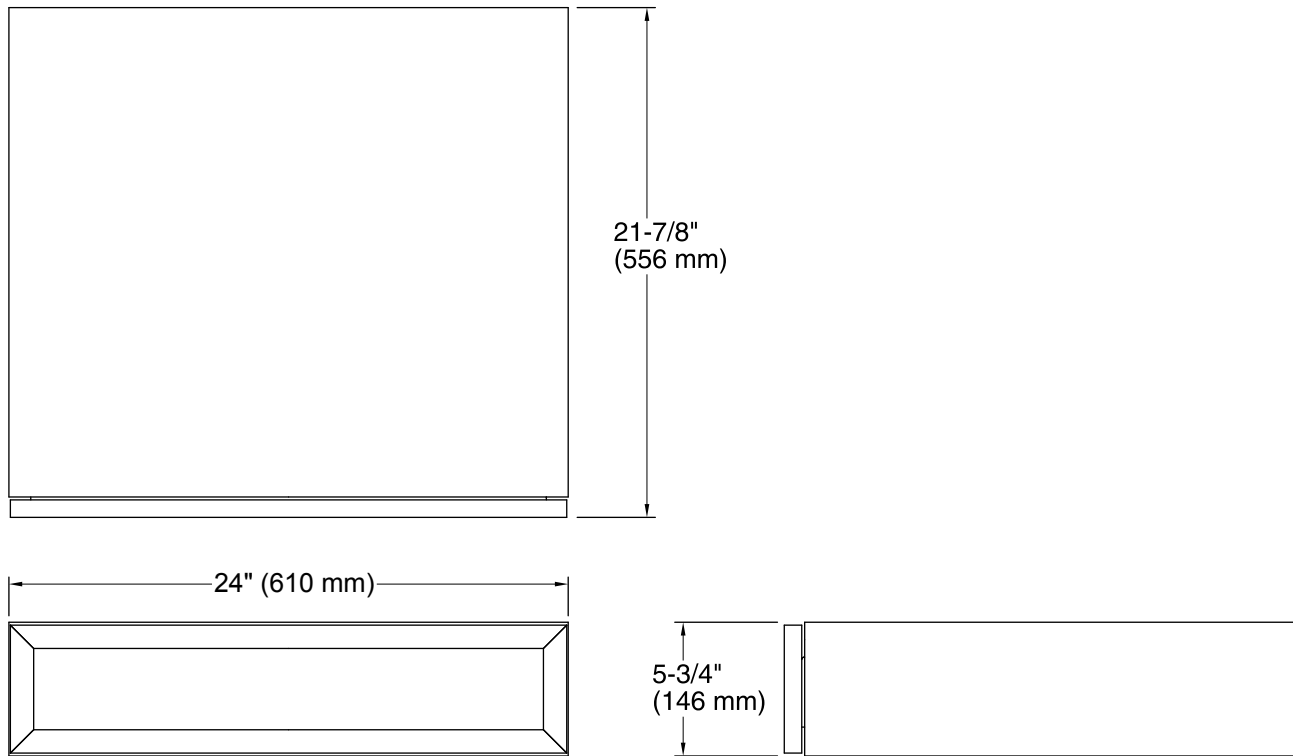

Technical Information

All product dimensions are nominal.

Notes

Install this product according to the installation guide.