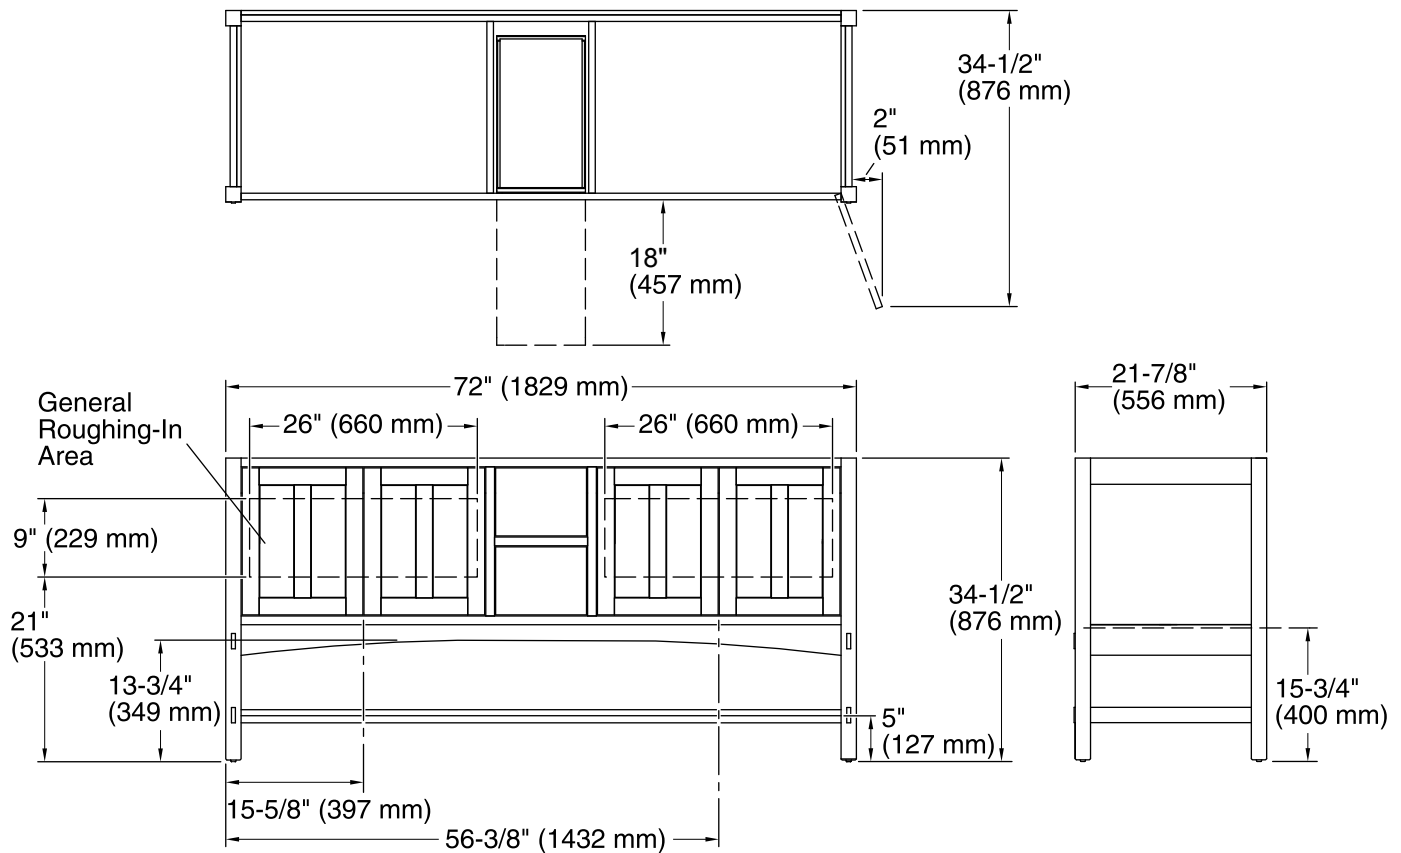

### Technical Information

All product dimensions are nominal.

Vanity type: Standard