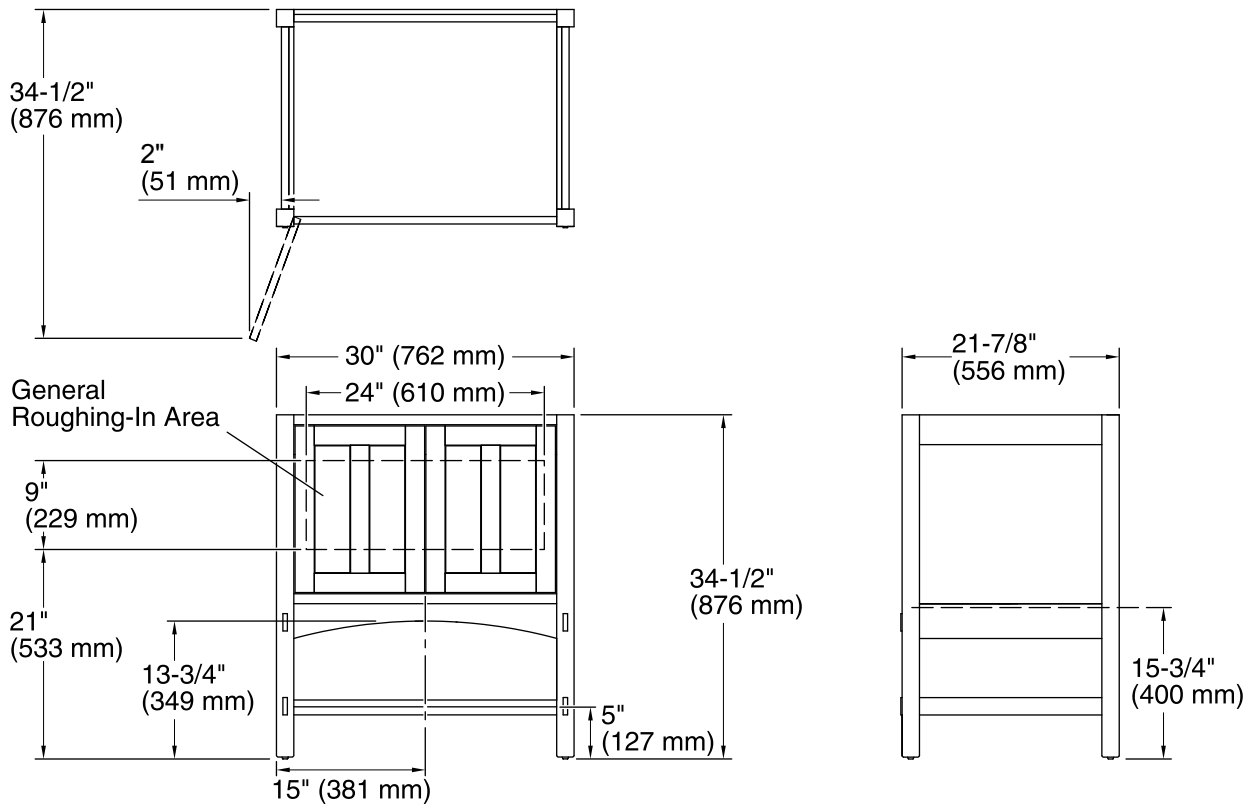

Technical Information

All product dimensions are nominal.

Vanity type: Standard

Notes

Install this product according to the installation guide.

Decorative cabinet hardware is not supplied. Refer to the KOHLER bath accessories line for recommended cabinet hardware to complement your vanity.