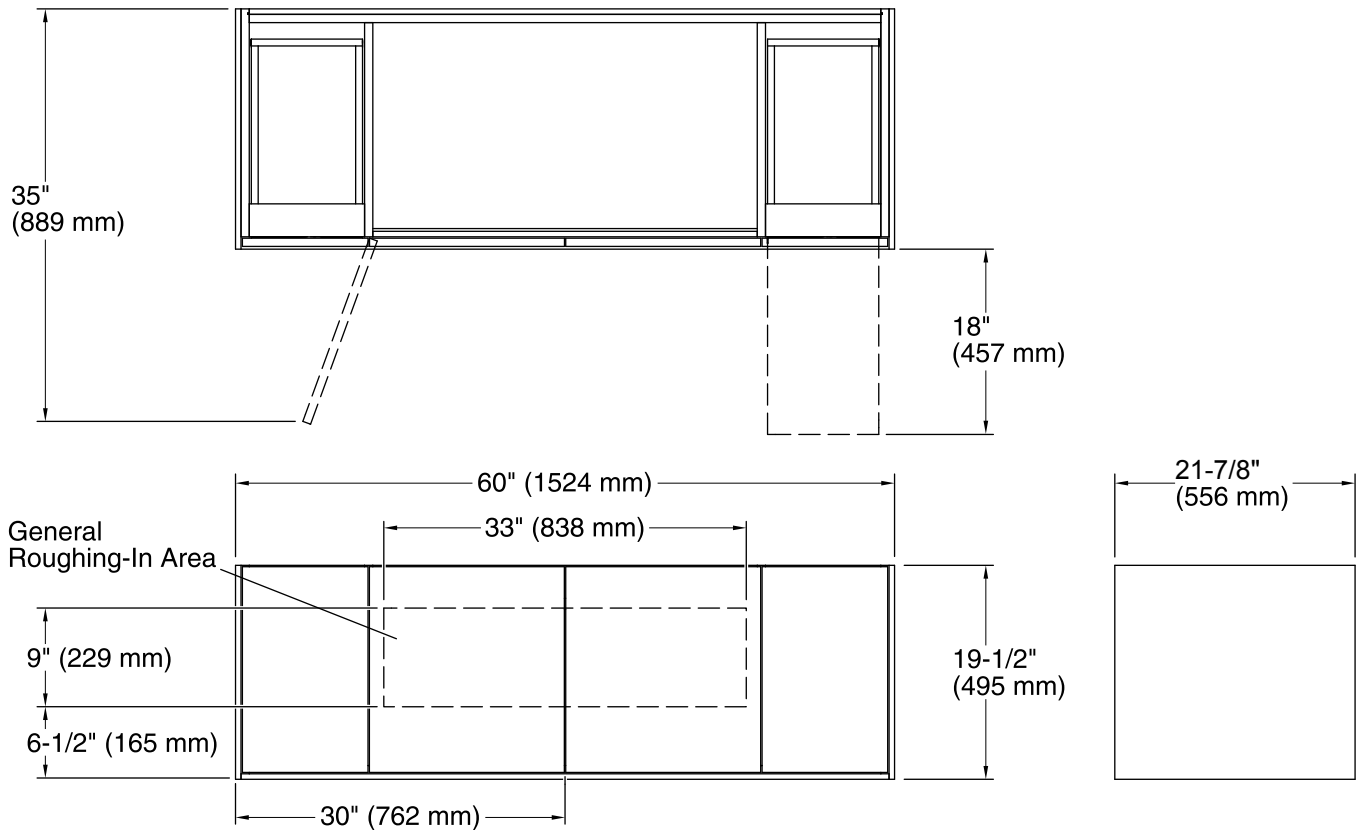

## Technical Information

All product dimensions are nominal.

Vanity type: Wall-mount