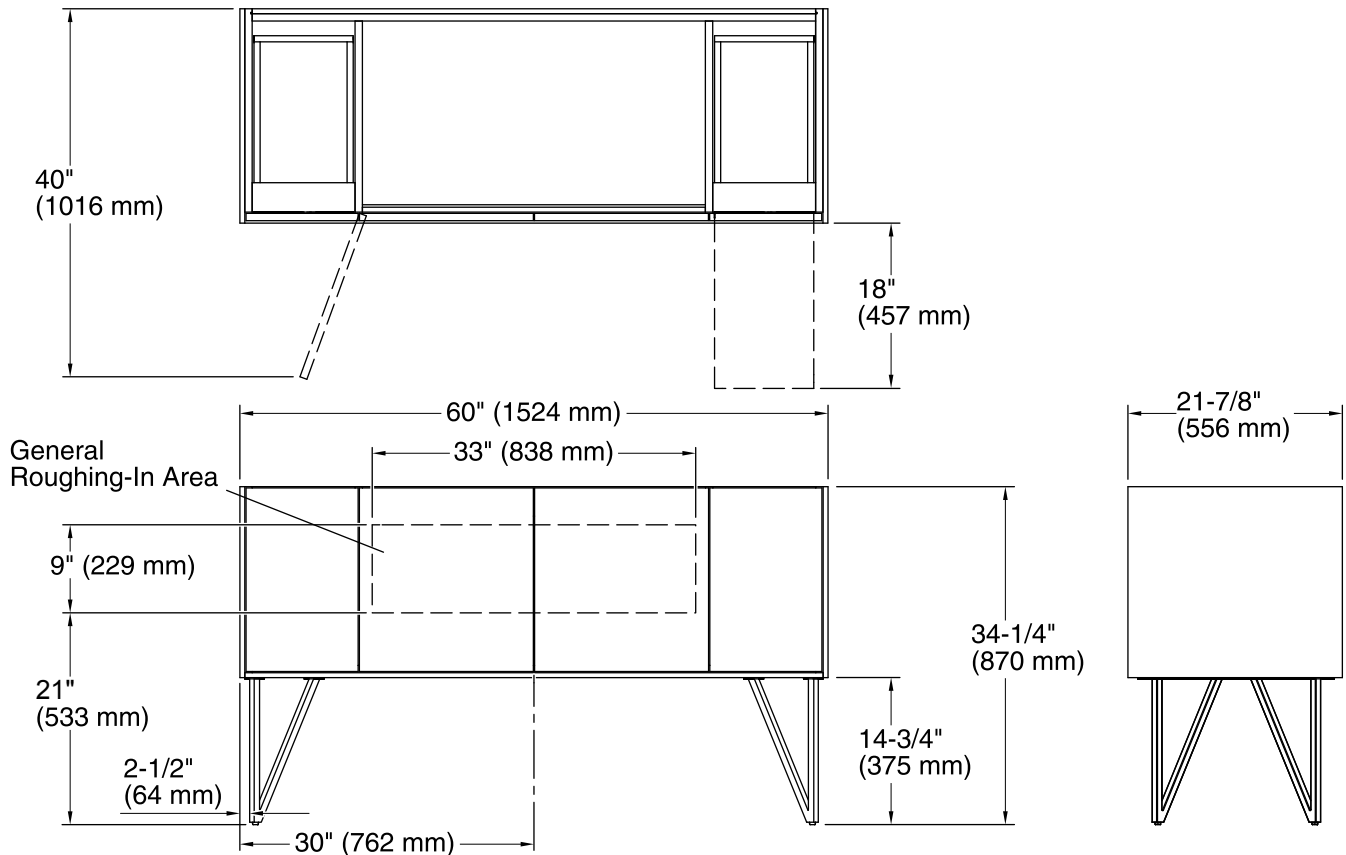

Technical Information

All product dimensions are nominal.

Vanity type: Standard

Notes

Install this product according to the installation guide.

Decorative cabinet hardware is not supplied. Refer to the KOHLER bath accessories line for recommended cabinet hardware to complement your vanity.

Select the type of fastener based upon the wall material. Two 500 lb (227 kg) minimum load bearing fasteners are recommended.