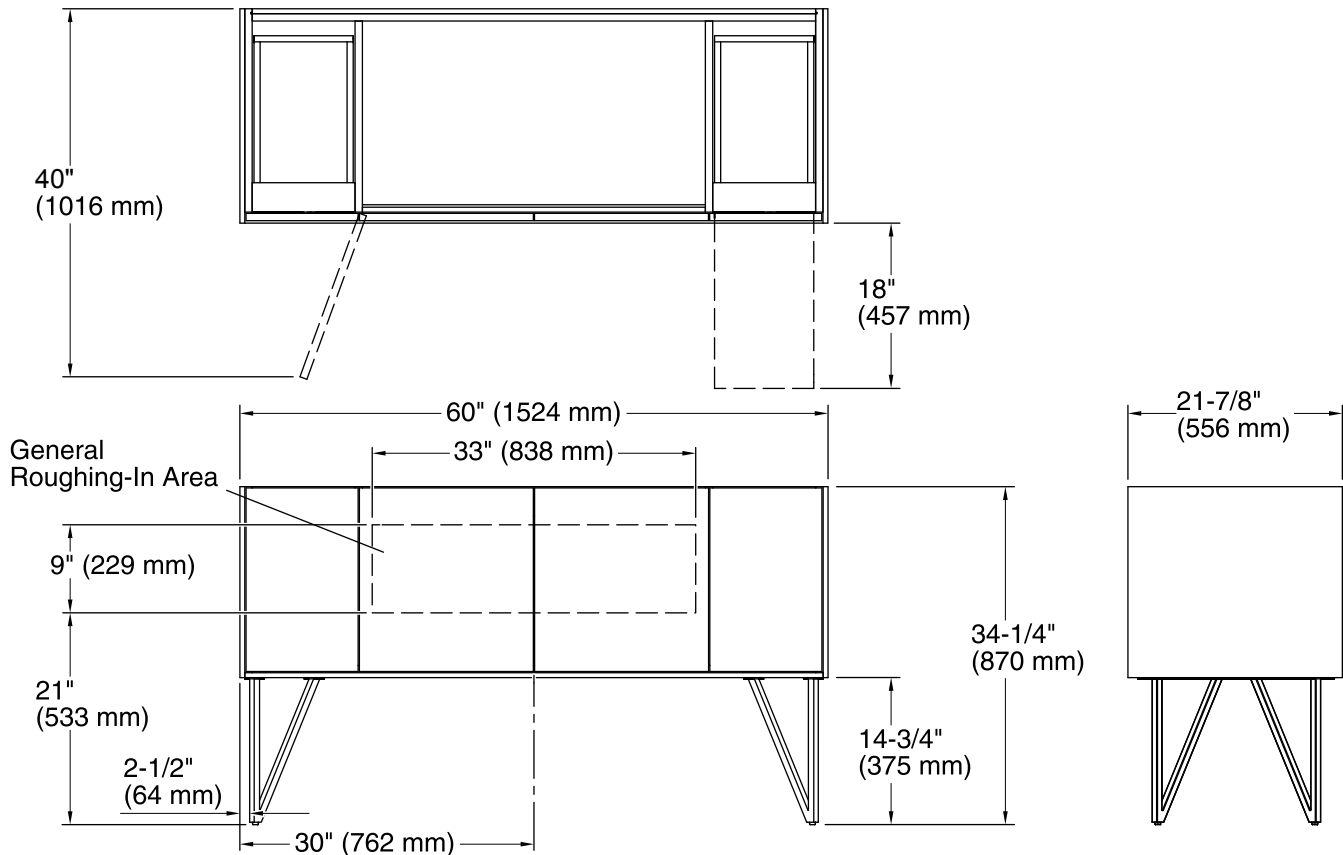

Technical Information

All product dimensions are nominal.

Vanity type: Standard

Notes

Install this product according to the installation guide.

Decorative cabinet hardware is not supplied. Refer to the KOHLER bath accessories line for recommended cabinet hardware to complement your vanity.

Select the type of fastener based upon the wall material. Two 500 lb (227 kg) minimum load bearing fasteners are recommended.