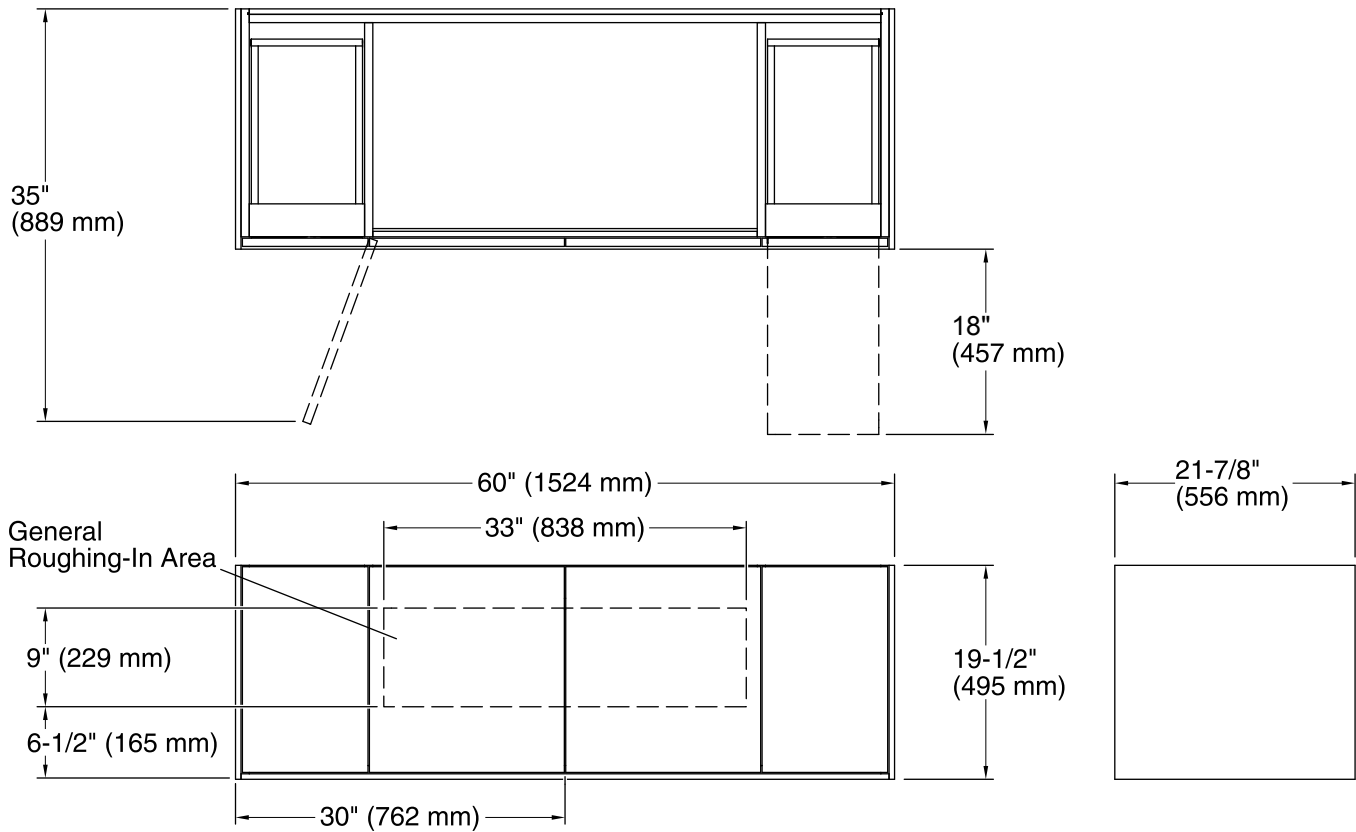

Technical Information

All product dimensions are nominal.

Vanity type: Wall-mount

Notes

Install this product according to the installation guide.

Decorative cabinet hardware is not supplied. Refer to the KOHLER bath accessories line for recommended cabinet hardware to complement your vanity.

Select the type of fastener based upon the wall material. Two 500 lb (227 kg) minimum load bearing fasteners are recommended.