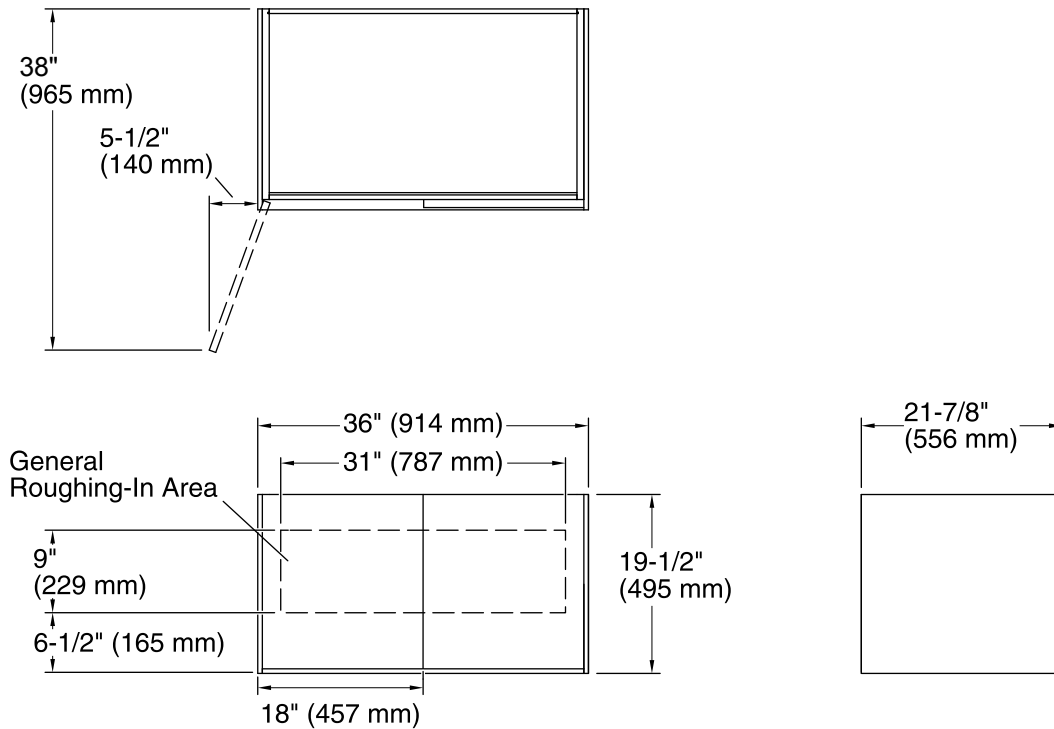

Technical Information

All product dimensions are nominal.

Vanity type: Wall-mount

Notes

Install this product according to the installation guide.

Decorative cabinet hardware is not supplied. Refer to the KOHLER bath accessories line for recommended cabinet hardware to complement your vanity.

Select the type of fastener based upon the wall material. Two 500 lb (227 kg) minimum load bearing fasteners are recommended.