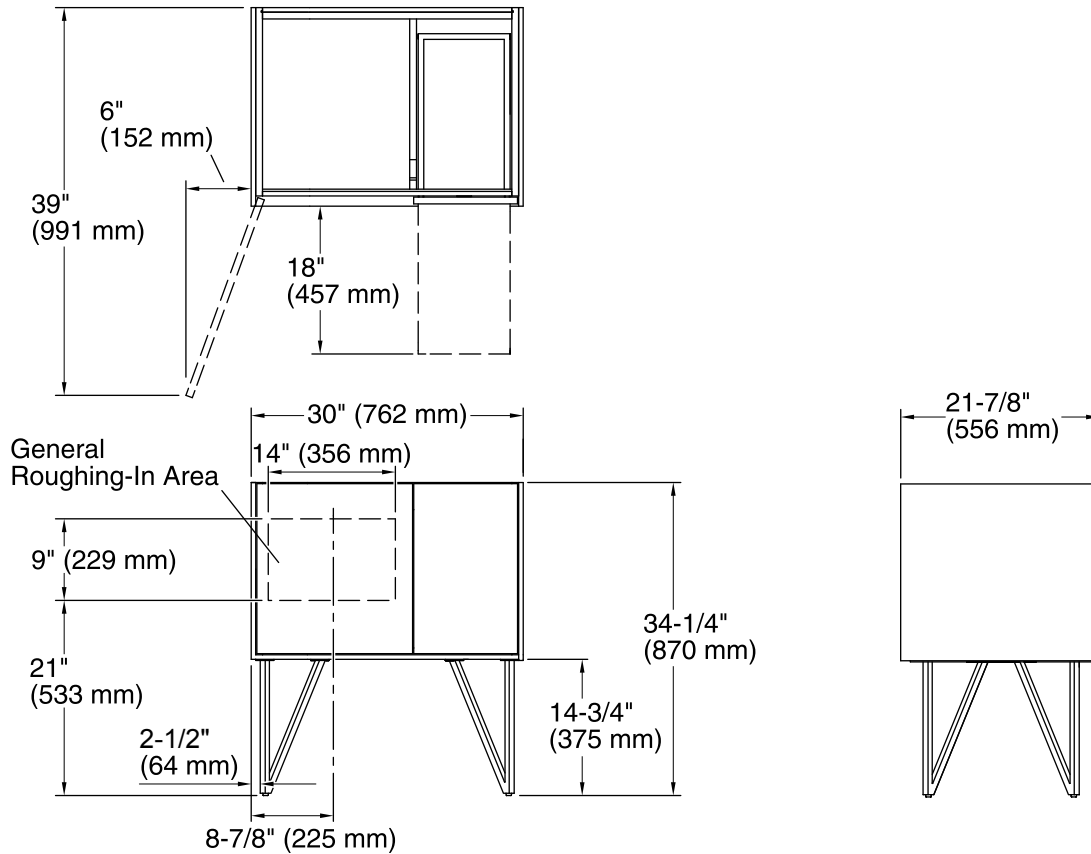

Technical Information

All product dimensions are nominal.

Vanity type: Standard

Notes

Install this product according to the installation guide.

Decorative cabinet hardware is not supplied. Refer to the KOHLER bath accessories line for recommended cabinet hardware to complement your vanity.

Select the type of fastener based upon the wall material. Two 500 lb (227 kg) minimum load bearing fasteners are recommended.