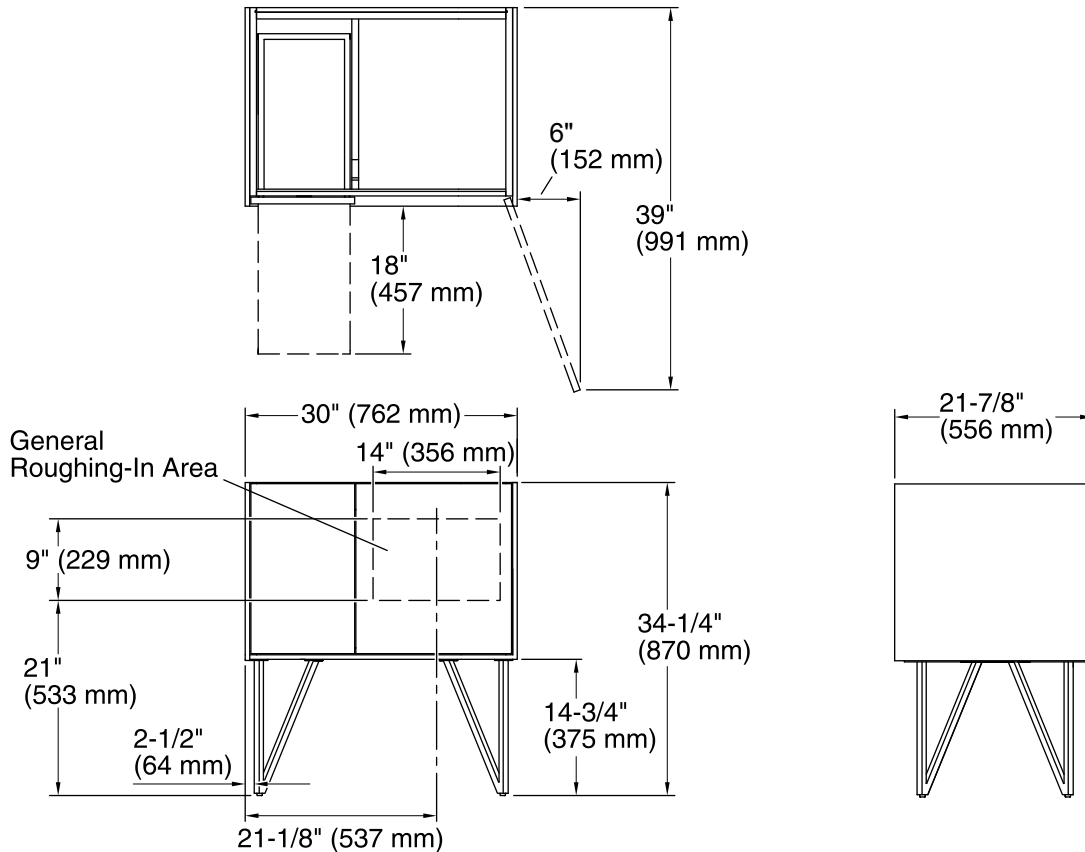

Technical Information

All product dimensions are nominal.

Vanity type: Standard

Notes

Install this product according to the installation guide.

Decorative cabinet hardware is not supplied. Refer to the KOHLER bath accessories line for recommended cabinet hardware to complement your vanity.

Select the type of fastener based upon the wall material. Two 500 lb (227 kg) minimum load bearing fasteners are recommended.