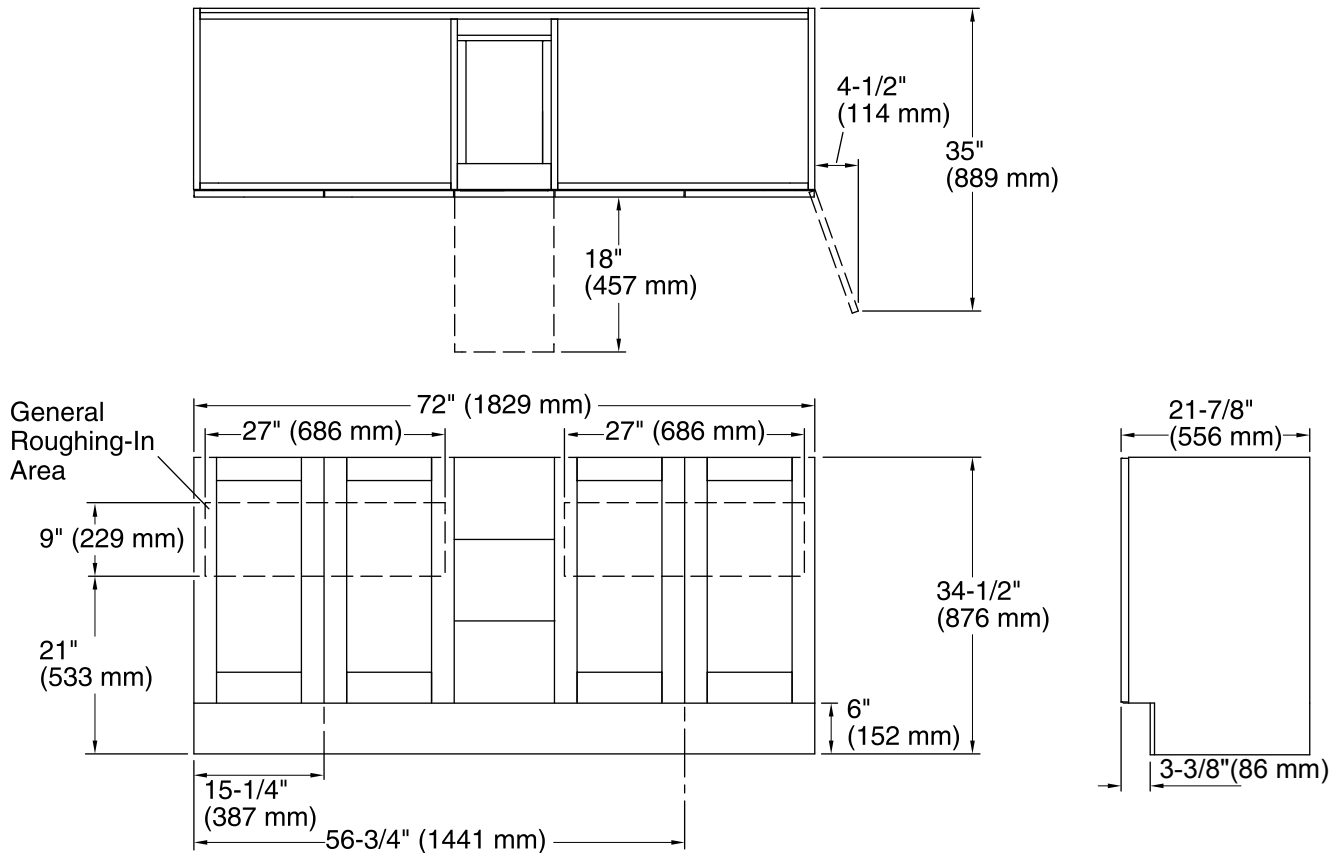

## Technical Information

All product dimensions are nominal.

Vanity type: Standard