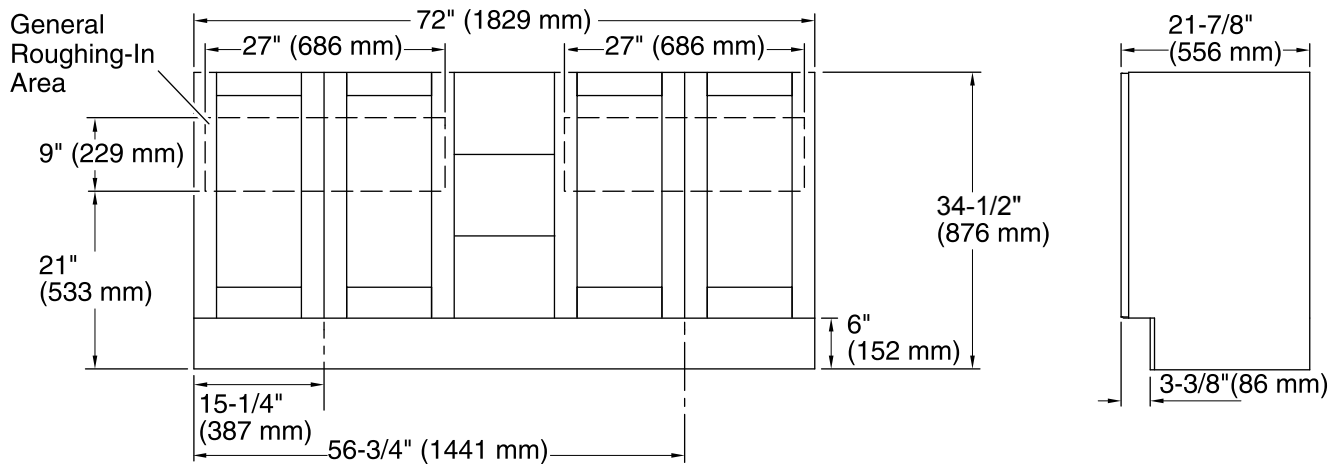

Technical Information

All product dimensions are nominal.

Vanity type: Standard

Notes

Install this product according to the installation guide.

Decorative cabinet hardware is not supplied. Refer to the KOHLER bath accessories line for recommended cabinet hardware to complement your vanity.