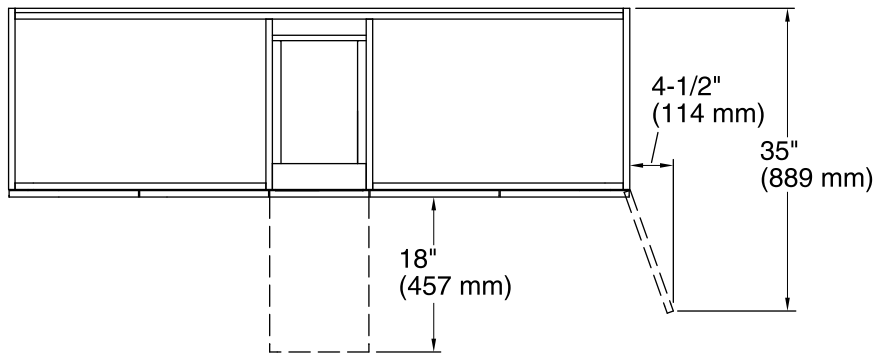

Technical Information

All product dimensions are nominal.

Vanity type: Standard

Notes

Install this product according to the installation guide.

Decorative cabinet hardware is not supplied. Refer to the KOHLER bath accessories line for recommended cabinet hardware to complement your vanity.

Select the type of fastener based upon the wall material. Two 250 lb (113.4 kg) minimum load bearing fasteners are recommended.