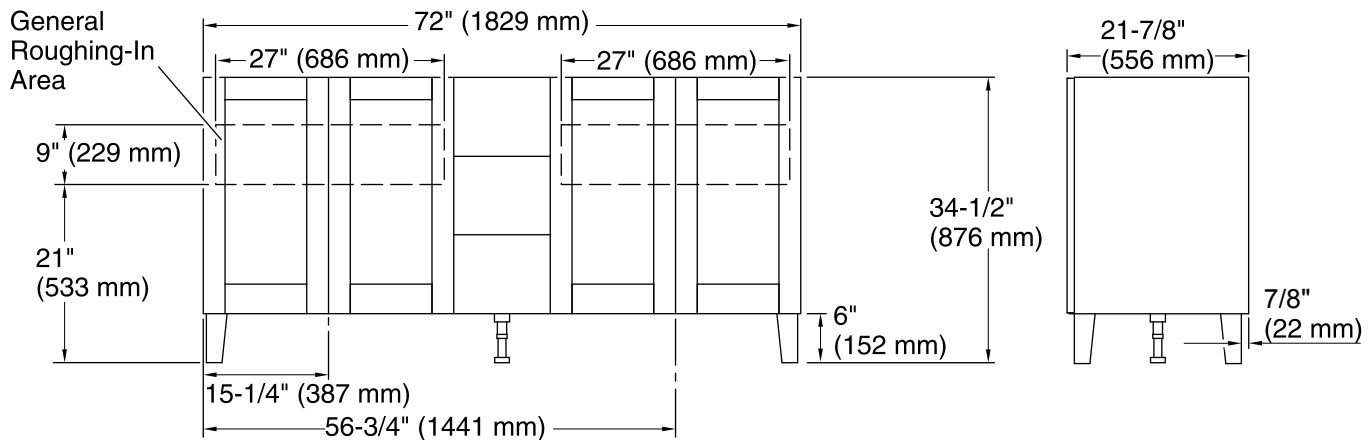

## Technical Information

All product dimensions are nominal.

Vanity type: Standard