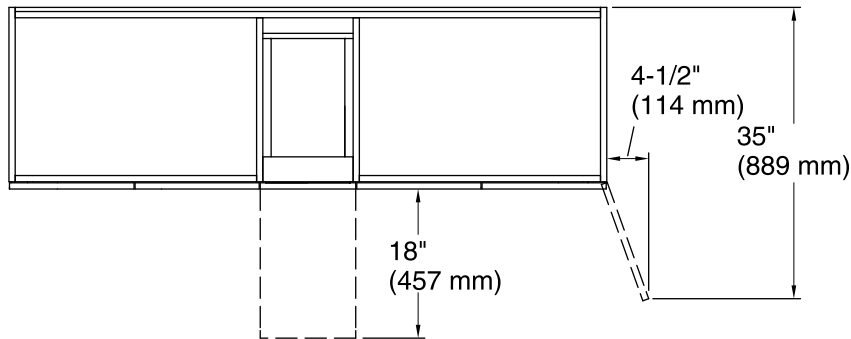

## Technical Information

All product dimensions are nominal.

Vanity type: Standard