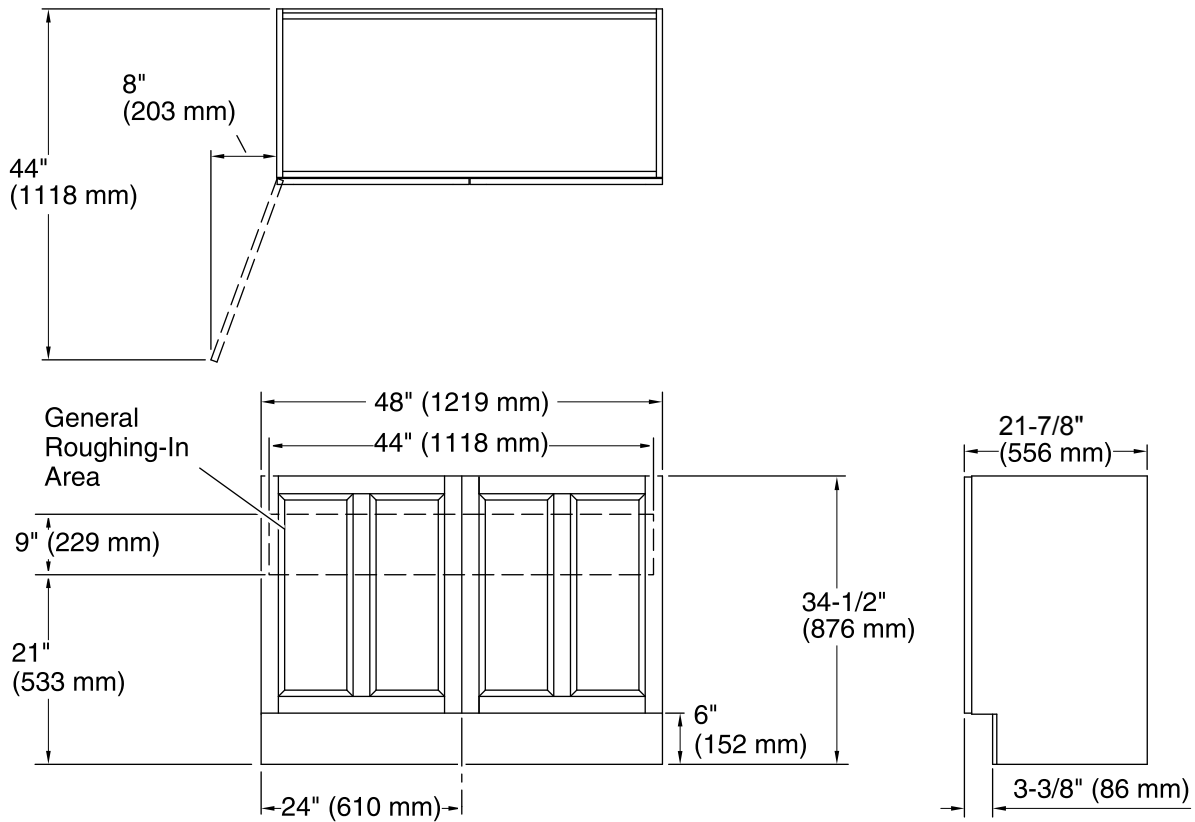

Technical Information

All product dimensions are nominal.

Vanity type: Standard

Notes

Install this product according to the installation guide.

Decorative cabinet hardware is not supplied. Refer to the KOHLER bath accessories line for recommended cabinet hardware to complement your vanity.