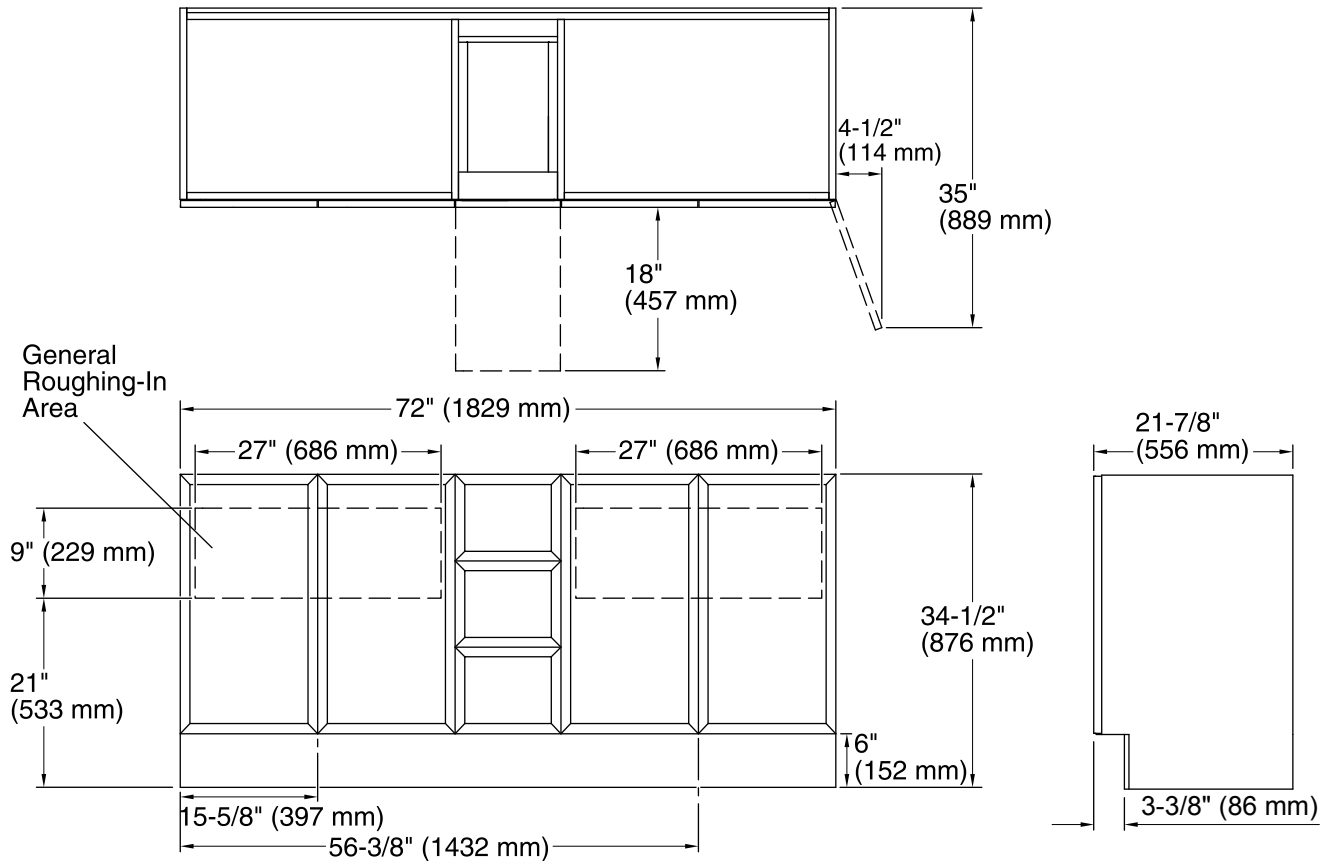

Technical Information

All product dimensions are nominal.

Vanity type: Standard

Notes

Install this product according to the installation guide.

Decorative cabinet hardware is not supplied. Refer to the KOHLER bath accessories line for recommended cabinet hardware to complement your vanity.

Select the type of fastener based upon the wall material. Two 250 lb (113.4 kg) minimum load bearing fasteners are recommended.