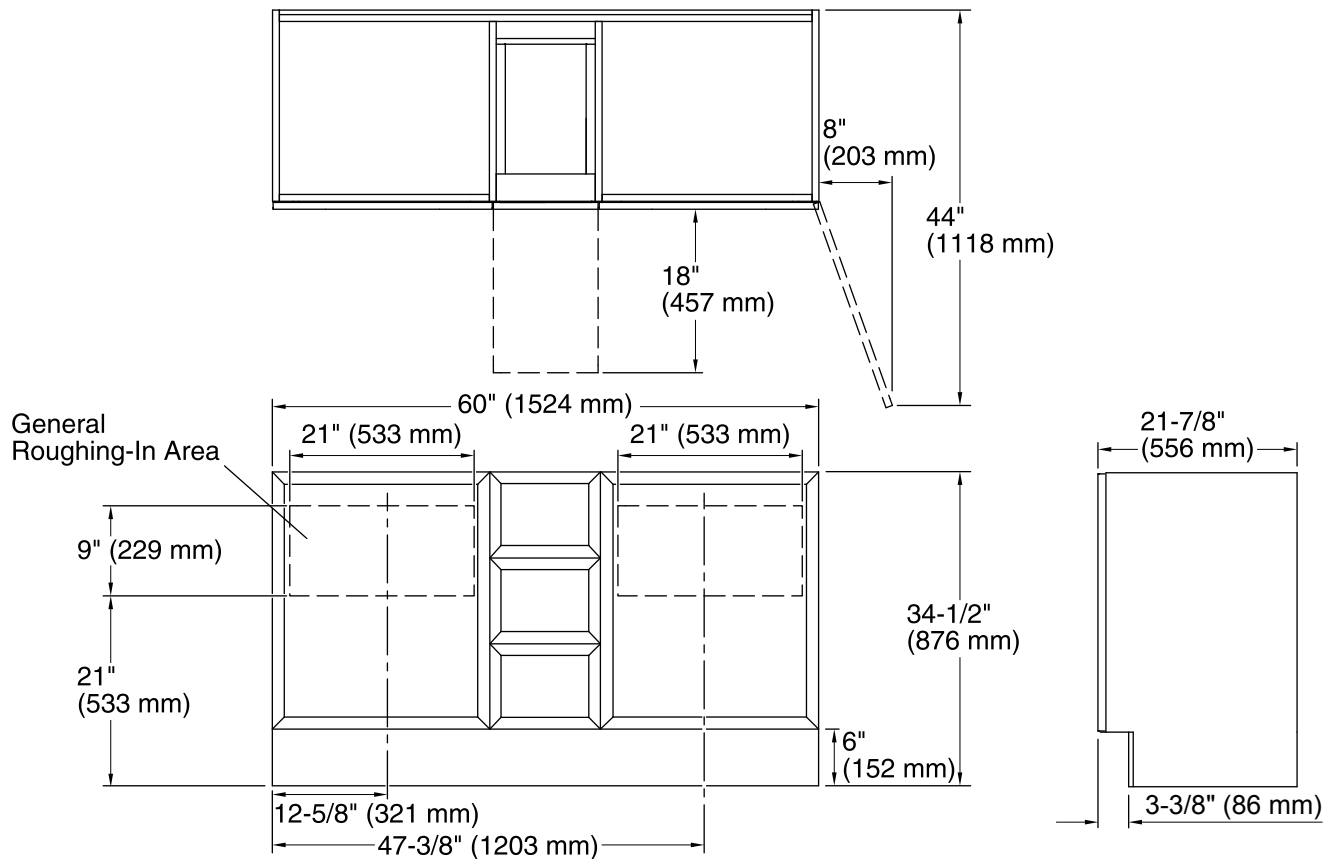

### Technical Information

All product dimensions are nominal.

Vanity type: Standard