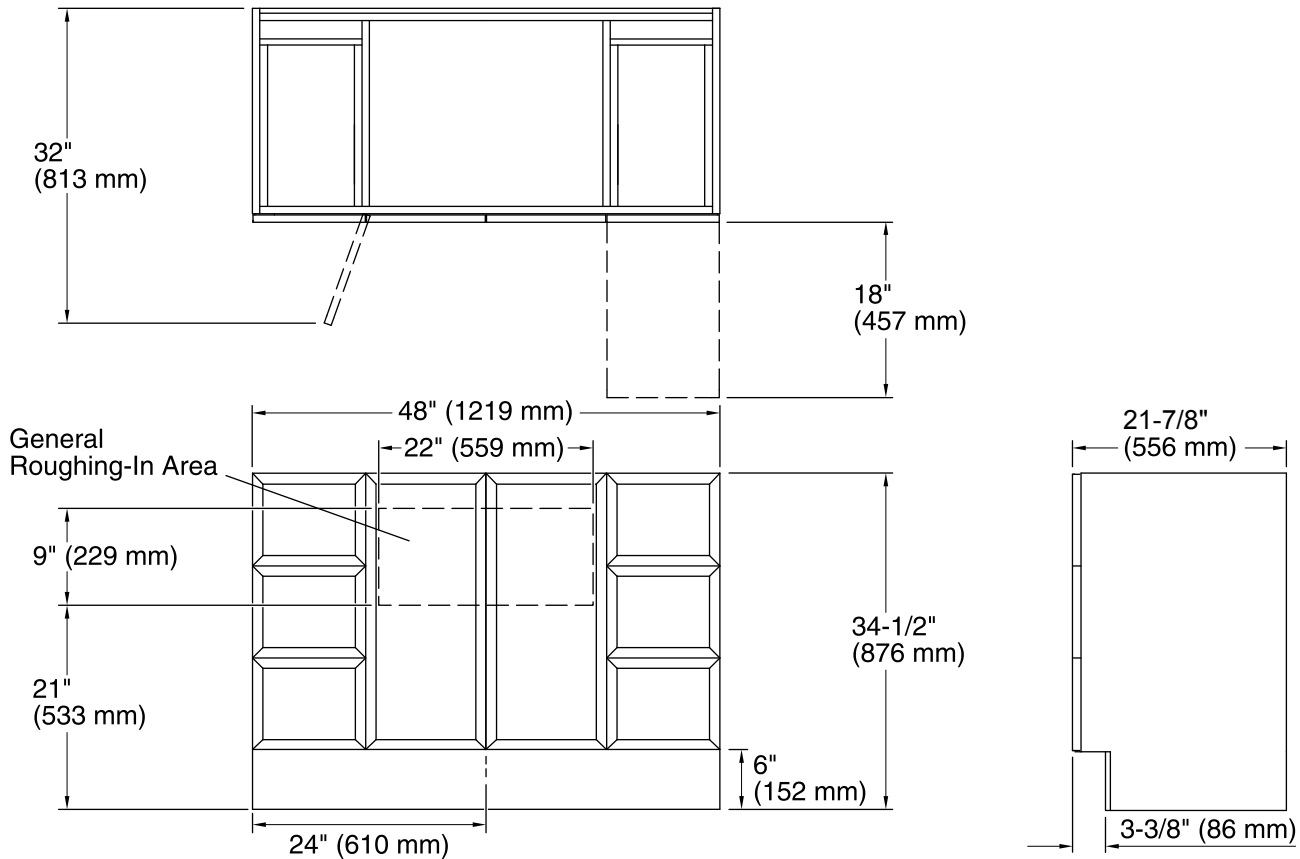

Technical Information

All product dimensions are nominal.

Vanity type: Standard

Notes

Install this product according to the installation guide.

Decorative cabinet hardware is not supplied. Refer to the KOHLER bath accessories line for recommended cabinet hardware to complement your vanity.

Select the type of fastener based upon the wall material. Two 250 lb (113.4 kg) minimum load bearing fasteners are recommended.