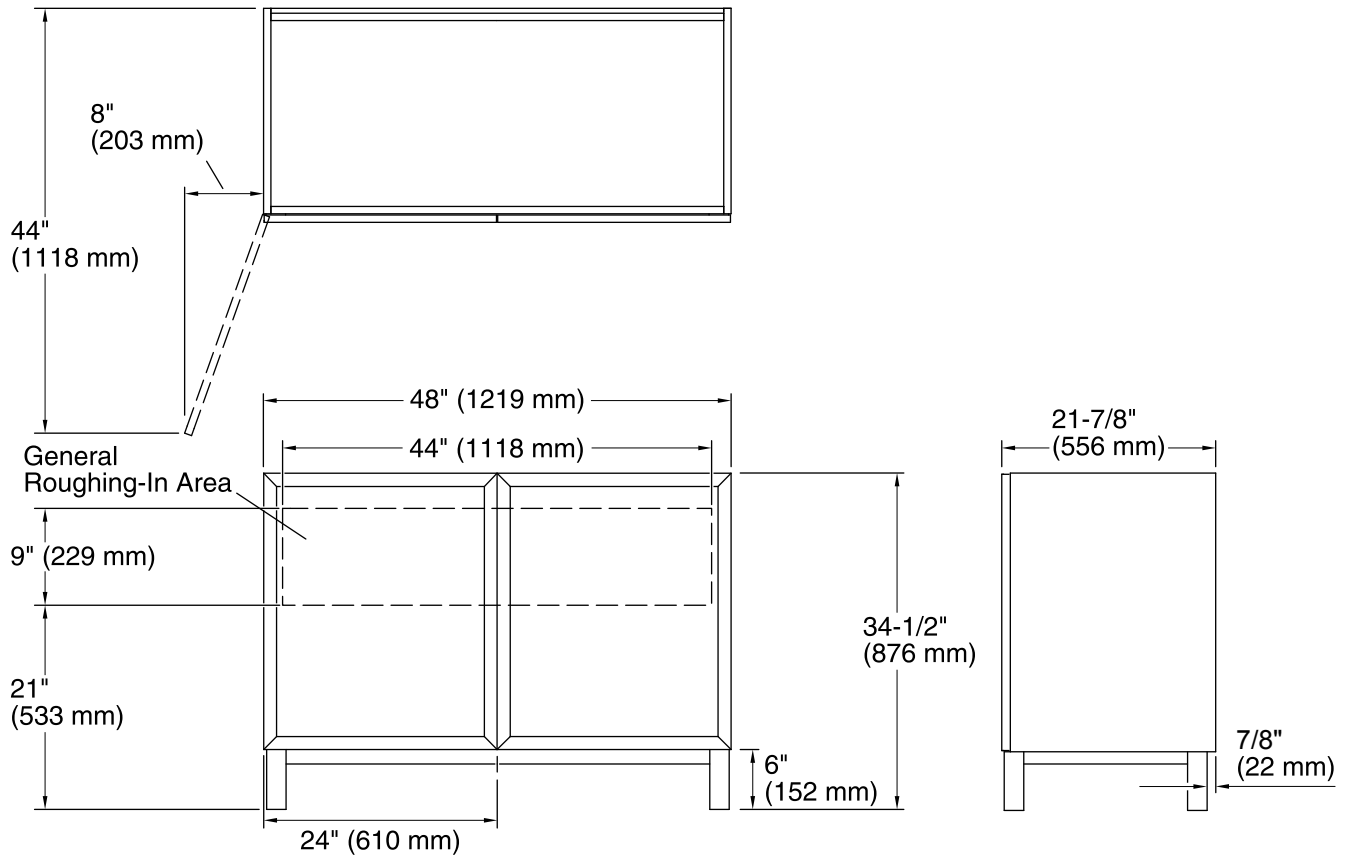

Technical Information

All product dimensions are nominal.

Vanity type: Standard

Notes

Install this product according to the installation guide.

Decorative cabinet hardware is not supplied. Refer to the KOHLER bath accessories line for recommended cabinet hardware to complement your vanity.