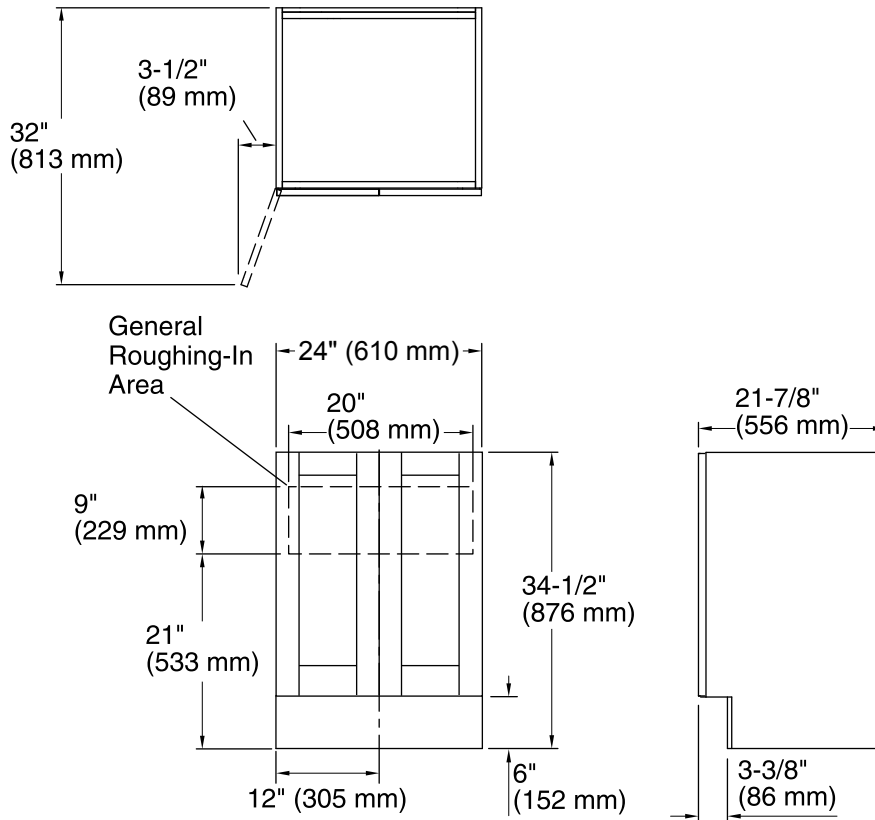

## Technical Information

All product dimensions are nominal.

Vanity type: Standard