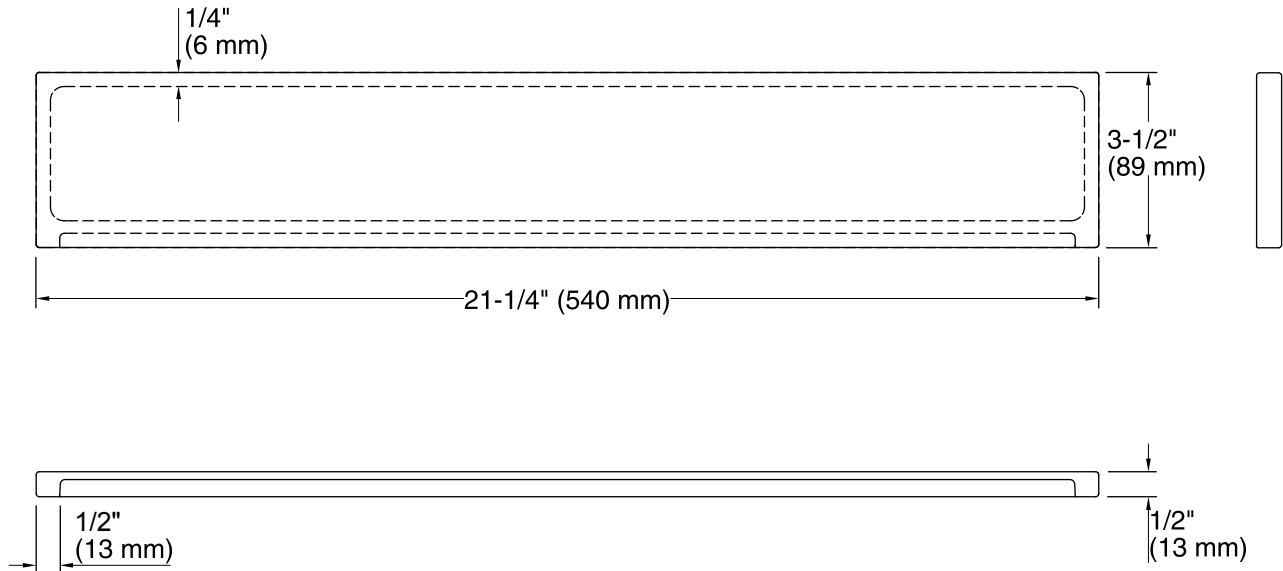

Solid/Expressions®
Bathroom Vanity Top - Side Splash
K-5451

Features

- Solid Surface
- 21-1/4" (540 mm) x 1/2" (13 mm) x 3-1/2" (89 mm)
- Includes 1 side splash

Codes/Standards

None Applicable

KOHLER® One-Year Limited Warranty

Technical Information

All product dimensions are nominal.

Notes

Install this product according to the installation instructions.