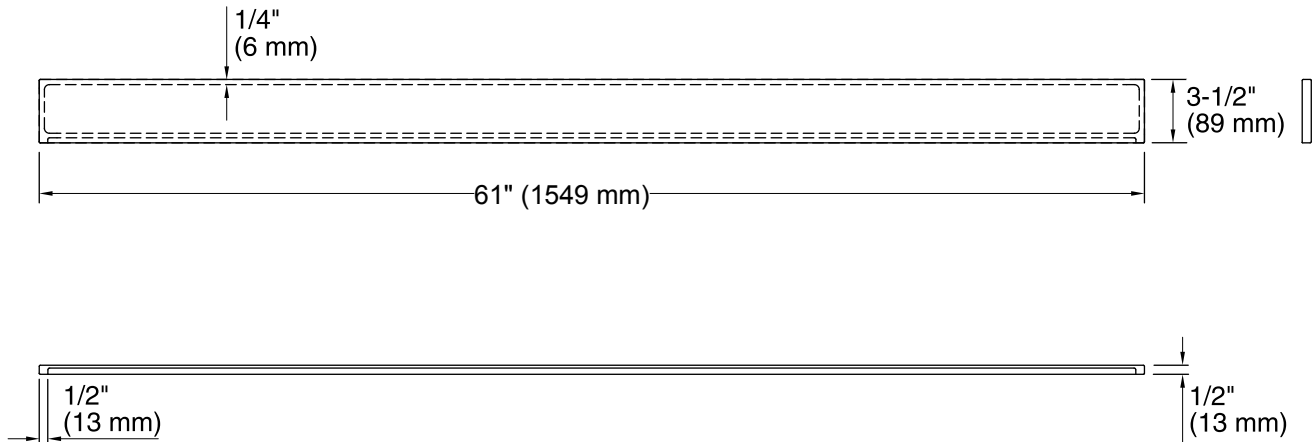

Solid/Expressions®
Bathroom Vanity Top - Back splash
K-5448

Features

- Solid Surface
- 61" (1549 mm) x 1/2" (13 mm) x 3-1/2" (89 mm)

Codes/Standards

None Applicable

KOHLER® One-Year Limited Warranty

See website for detailed warranty information.

Available Color/Finishes

Color tiles intended for reference only.

Color	Code	Description
	S33	White Expressions
	S34	Almond Expressions
	S35	Biscuit Expressions
	S36	Ice Grey Expressions

Technical Information

All product dimensions are nominal.

Notes

Install this product according to the installation instructions.