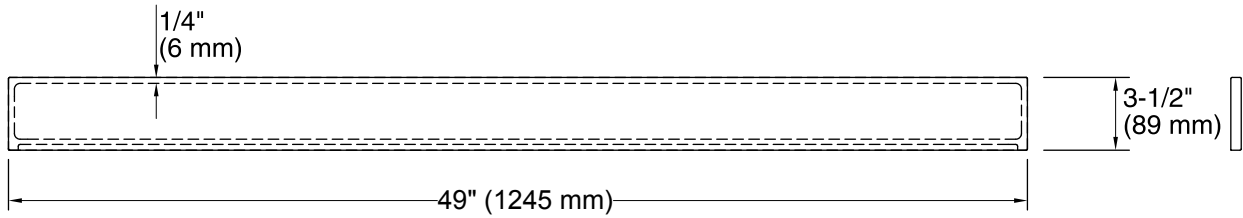

Solid/Expressions®
Bathroom Vanity Top - Back Splash
K-5447

Features

- Solid Surface
- 49" (1245 mm) x 1/2" (13 mm) x 3-1/2" (89 mm)

Codes/Standards

None Applicable

KOHLER® One-Year Limited Warranty

See website for detailed warranty information.

Available Color/Finishes

Color tiles intended for reference only.

Color	Code	Description
	S33	White Expressions
	S34	Almond Expressions
	S35	Biscuit Expressions
	S36	Ice Grey Expressions

Technical Information

All product dimensions are nominal.

Notes

Install this product according to the installation instructions.