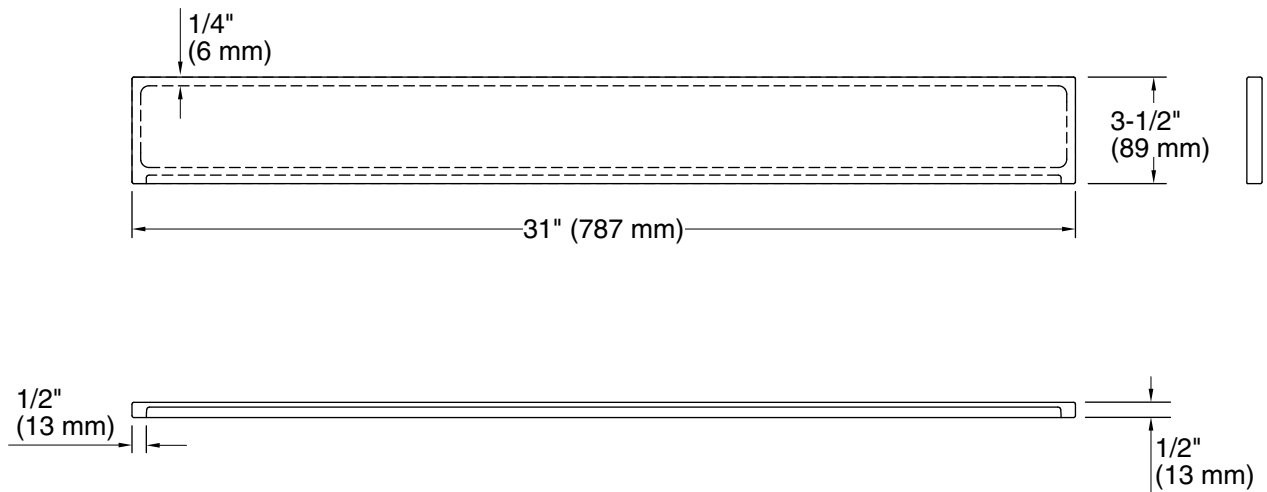

### Technical Information

All product dimensions are nominal.  
Installation: Vanity top/ITB