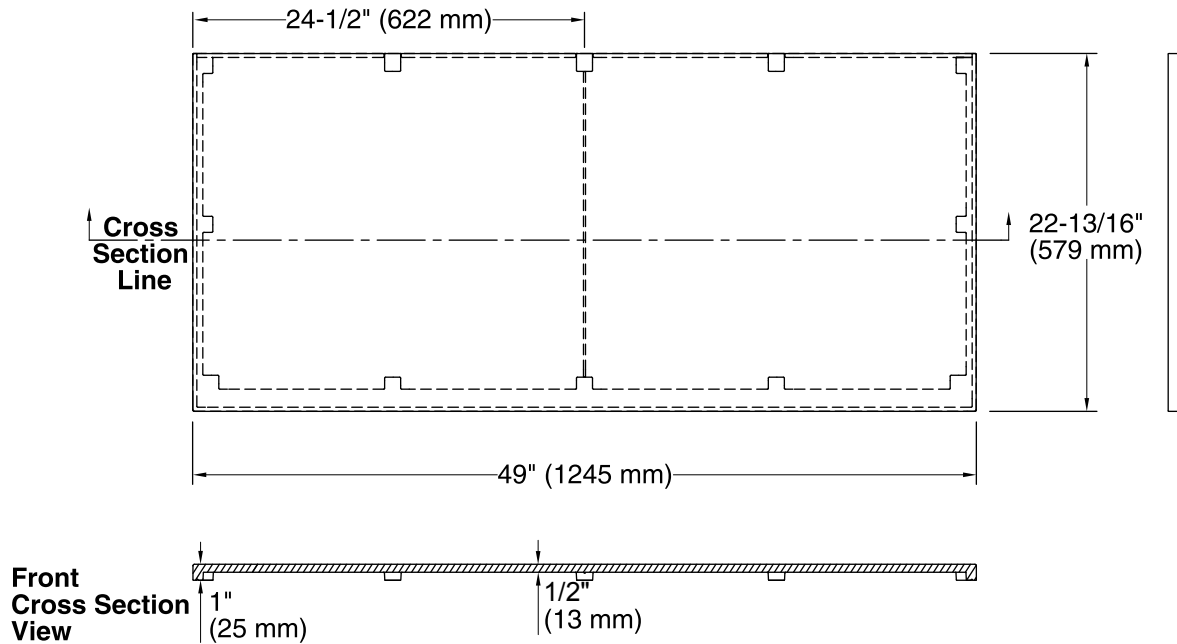

Solid/Expressions®

Bathroom Vanity Top

K-5439

Features

- Solid Surface
- 49" (1245 mm) x 22-3/8" (568 mm)
- Above-Counter or Drop-In bathroom sink required

Codes/Standards

None Applicable

KOHLER® One-Year Limited Warranty

See website for detailed warranty information.

Available Color/Finishes

Color tiles intended for reference only.

Color	Code	Description
	S33	White Expressions
	S34	Almond Expressions
	S35	Biscuit Expressions
	S36	Ice Grey Expressions

Technical Information

All product dimensions are nominal.

Installation: Vanity top

Notes

Install this product according to the installation instructions.

Observe all local plumbing and building codes.

This countertop is designed to be installed with a KOHLER or standard-size vanity.