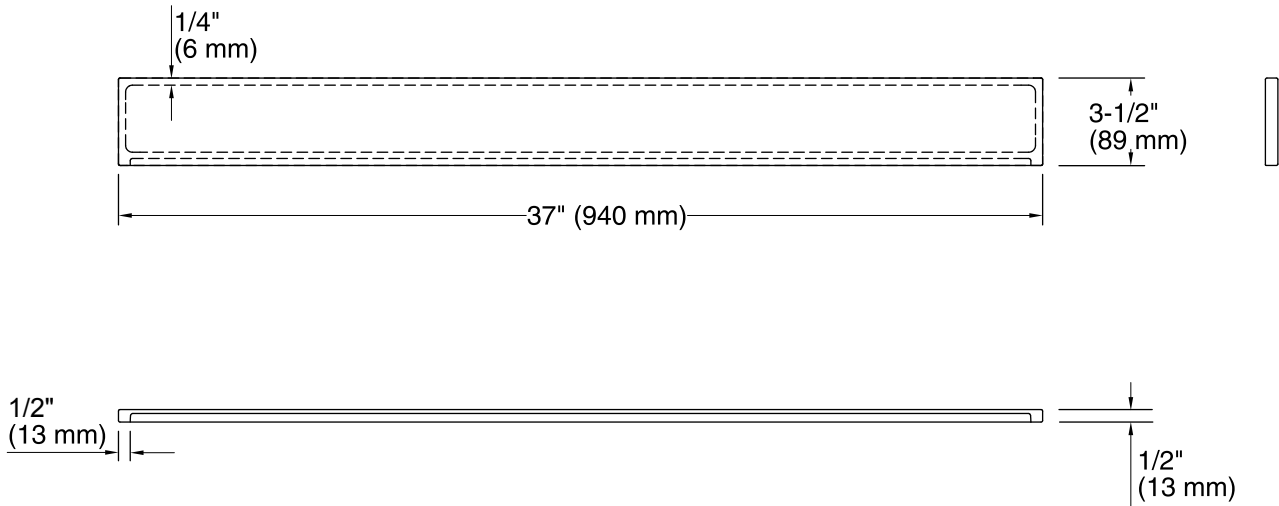

#### Features

- Solid Surface
- 37" (940 mm) x 1/2" (13 mm) x 3-1/2" (89 mm)

### Technical Information

All product dimensions are nominal.