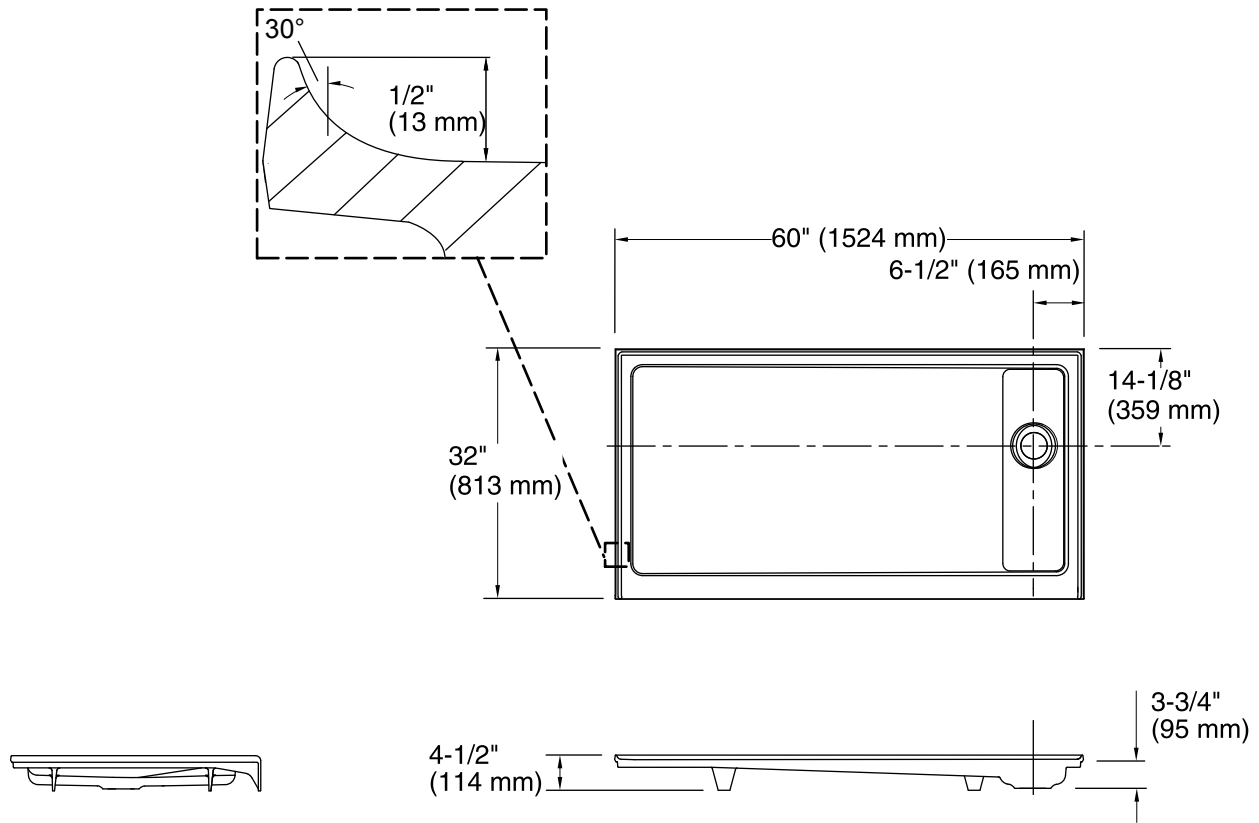

Features

- Cast iron with Safeguard® finish
- Integral flange.
- Right offset drain
- Removable drain cover.
- Complements traditional and contemporary bathroom designs
- 60" (1524 mm) x 32" (813 mm) x 4" (102 mm)

Color	Code	Description
	0	White
	96	Biscuit
	47	Almond
	NY	Dune
	95	Ice™ Grey
	G9	Sandbar

Technical Information

All product dimensions are nominal.

Installation:	3-Wall Alcove
Drain location:	Right
Drain hole diameter:	3-3/8" (86 mm)
Weight:	180 lbs (81.6 kg)
Minimum flat for door:	2-7/16" (62 mm)
Threshold height:	4" (102 mm)

Notes

Measure your actual product for rough-in details.

Install this product according to the installation instructions.

The dimensions are applicable for this product only and should not be used to fabricate substitute bases for shower enclosures.