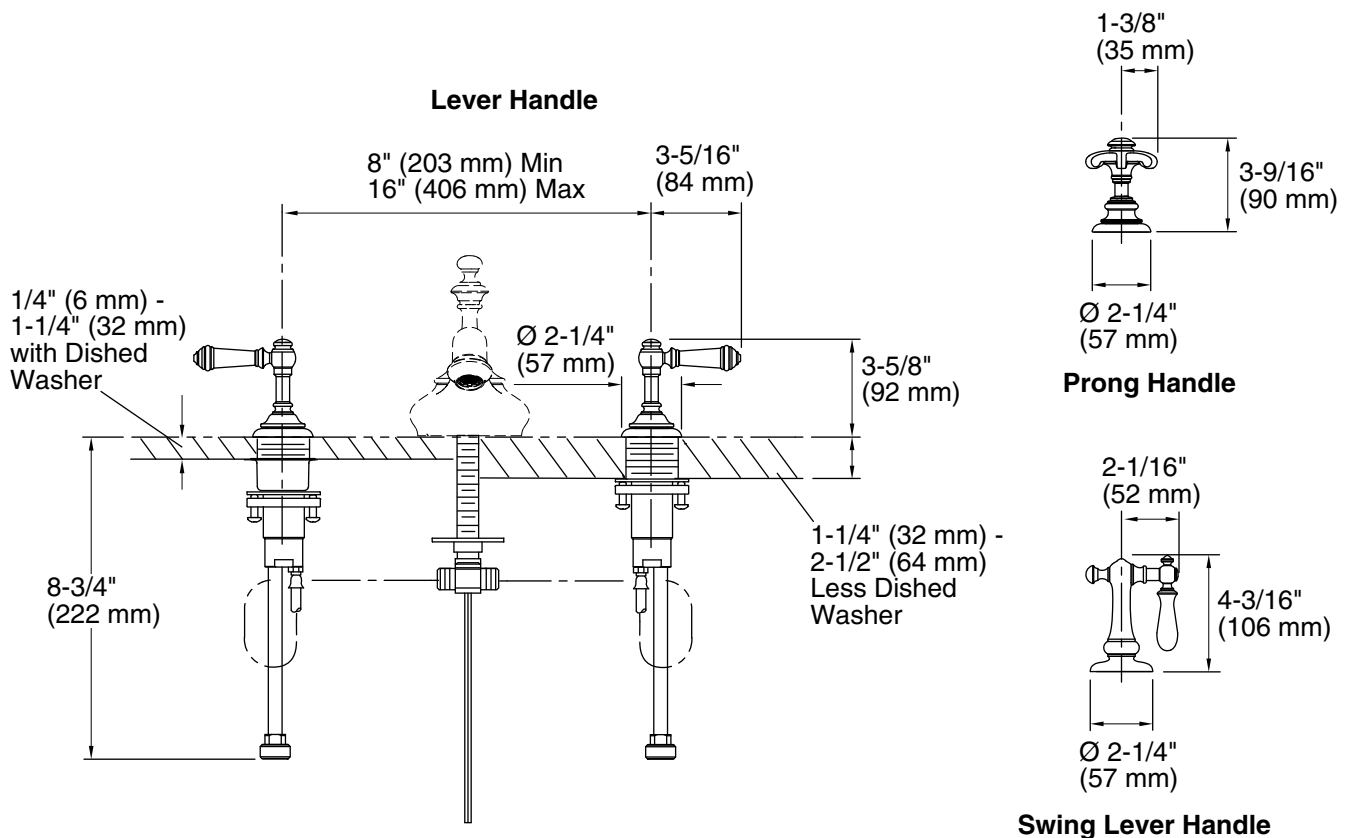

Installation Notes

Install this product according to the installation guide.

Product Diagram