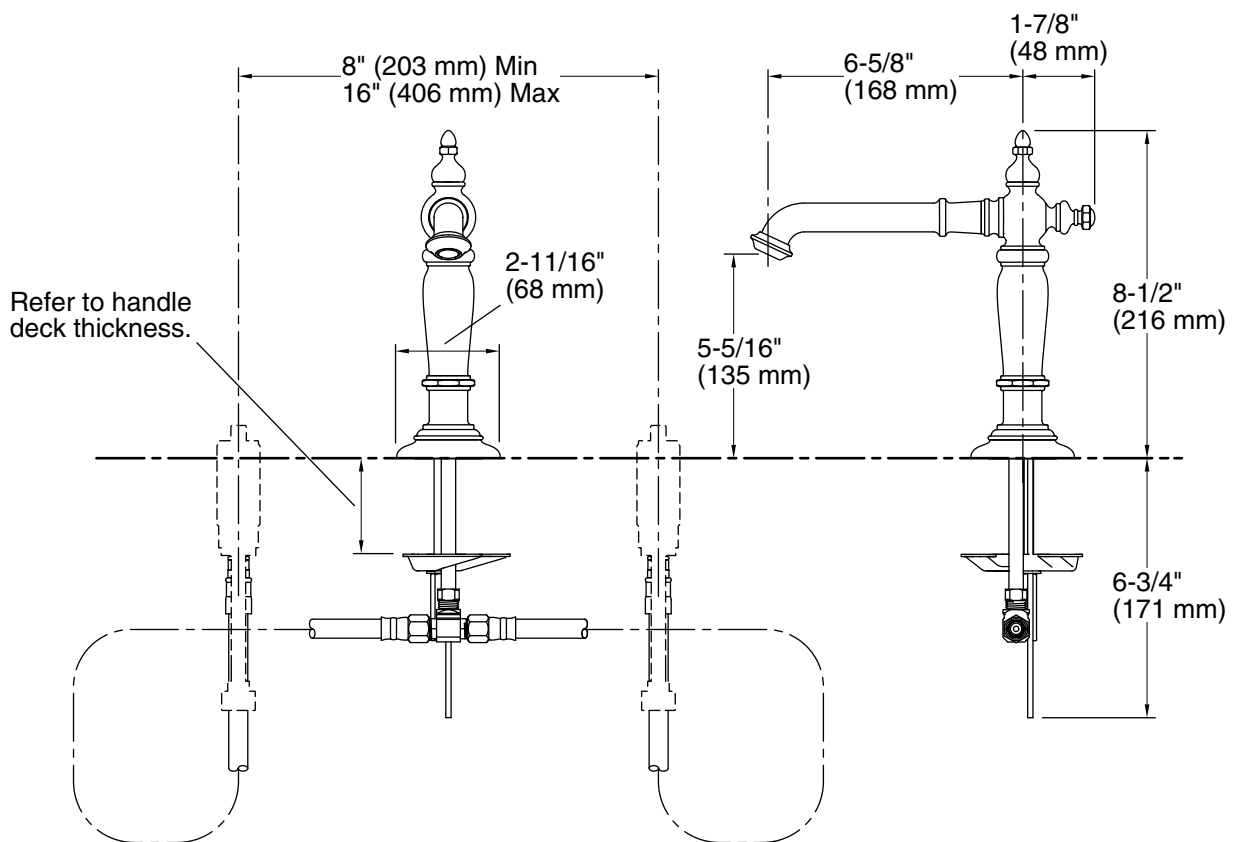

Features

- Metal construction
- Pop-up drain with tailpiece
- 1.5 gal/min (5.7 l/min) maximum flow rate
- 6-5/8" (168 mm) spout reach

**WIDESPREAD BATHROOM SINK SPOUT
K-72760**

Codes/Standards Applicable

PRODUCT SPECIFICATION

The widespread bathroom sink spout shall be made of metal construction. Spout shall have a 1.5 gal/min (5.7 l/min) maximum flow rate. Spout shall feature a 6-5/8" (168 mm) spout reach and pop-up drain with tailpiece. Spout shall be Kohler Model K-72760-_____.

ARTIFACTS™

Installation Notes

Install this product according to the installation guide.

Product Diagram

Features

- Metal construction
- Brass valve bodies
- Quarter-turn washerless ceramic disc valves
- Flexible connections for easy installation
- Handles are ADA compliant
- For 8" (203 mm) or 16" (406 mm) centers