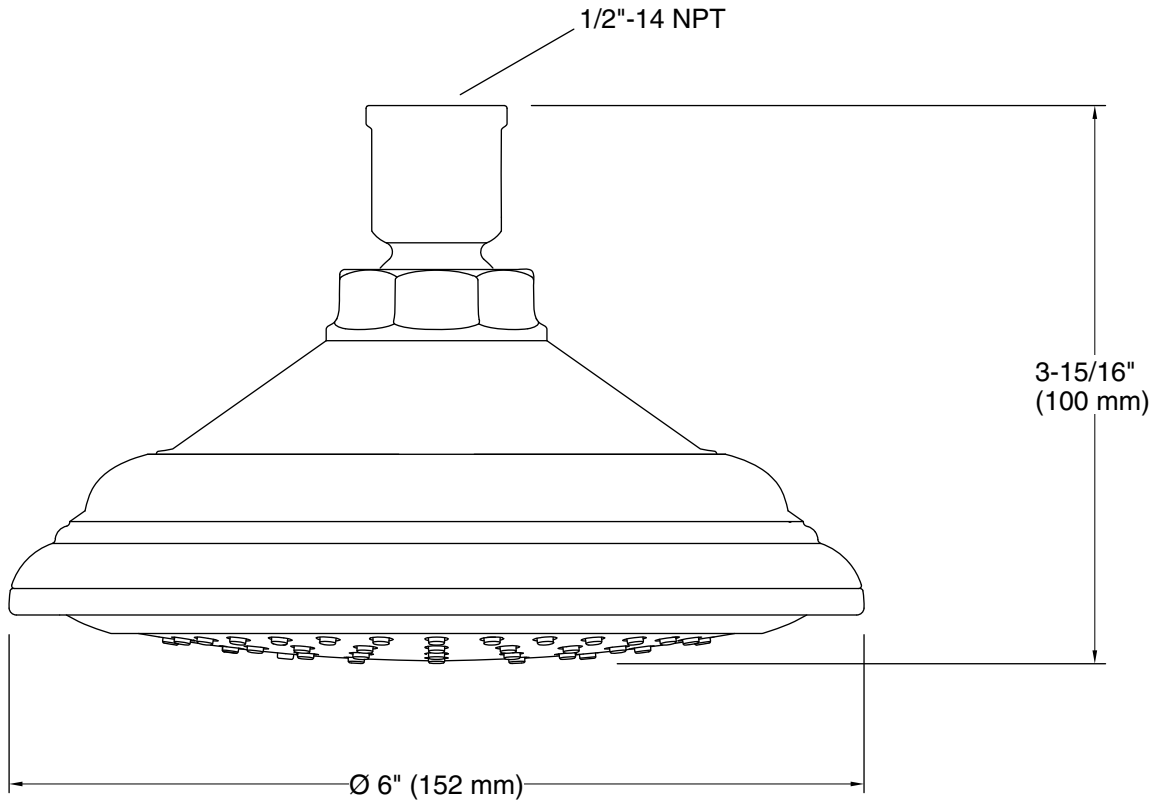

Technical Information

All product dimensions are nominal.

Showerhead/Body Spray:

Rated maximum flow: 2.5 gal/min (9.5 l/min)

Notes

Install this product according to the installation guide.