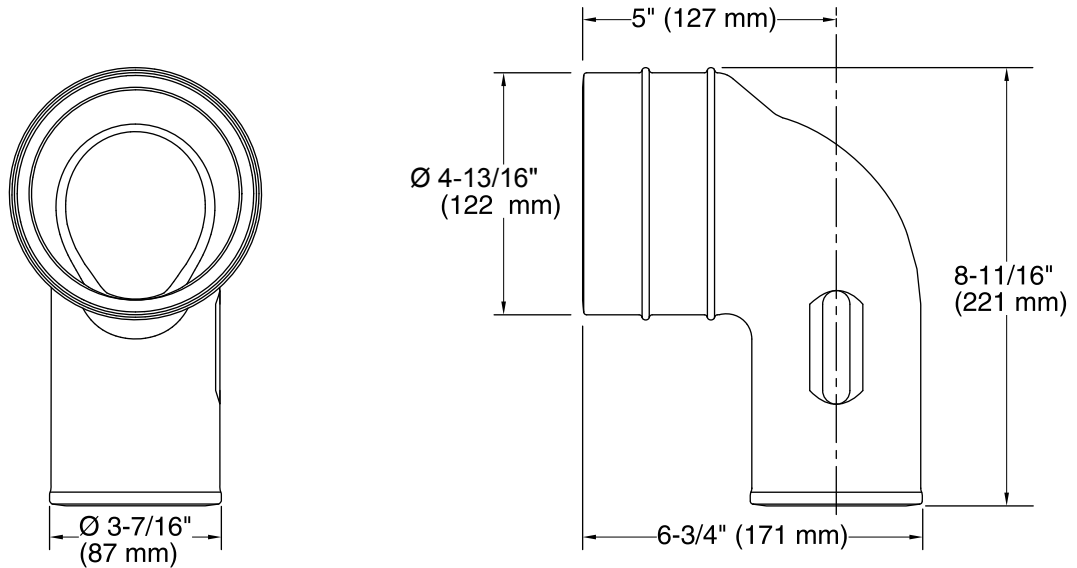

Wall-Hung Toilet Cast Iron Waste Pipe K-6291

Features

- For use with the Veil wall-hung toilet, the K-6291 90 degree cast iron waste pipe can be used in those municipalities where it is required by code.
- For use with the K-6303, K-6304, K-6284, K-6299 or K-6300 Veil toilet when required by code.

Codes/Standards

ASTM A888

Kohler One-Year Limited Warranty

See website for detailed warranty information.

Technical Information

All product dimensions are nominal.