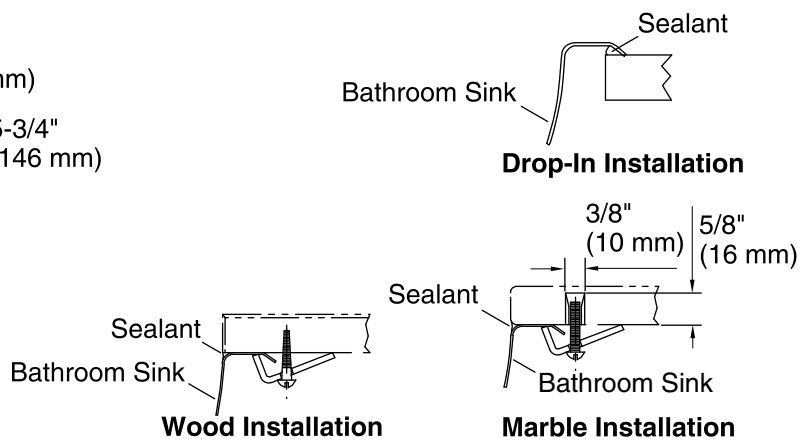

Features

- Oval basin.
- Without overflow.
- 19-7/8" (505 mm) x 16-11/16" (424 mm)

Material

- 20-gauge stainless steel.
- Mirror finish.

Installation

- Under-mount or drop-in.

Required Accessories

K-7107 Decorative Drain

OBC

KOHLER® One-Year Limited Warranty

See website for detailed warranty information.

Technical Information

All product dimensions are nominal.

Installation:	Drop-In, Under-mount
Bowl area	Water depth: 5-3/8" (137 mm)
Drain hole:	1-5/8" (41 mm)
Template:	1248333-7, required, included