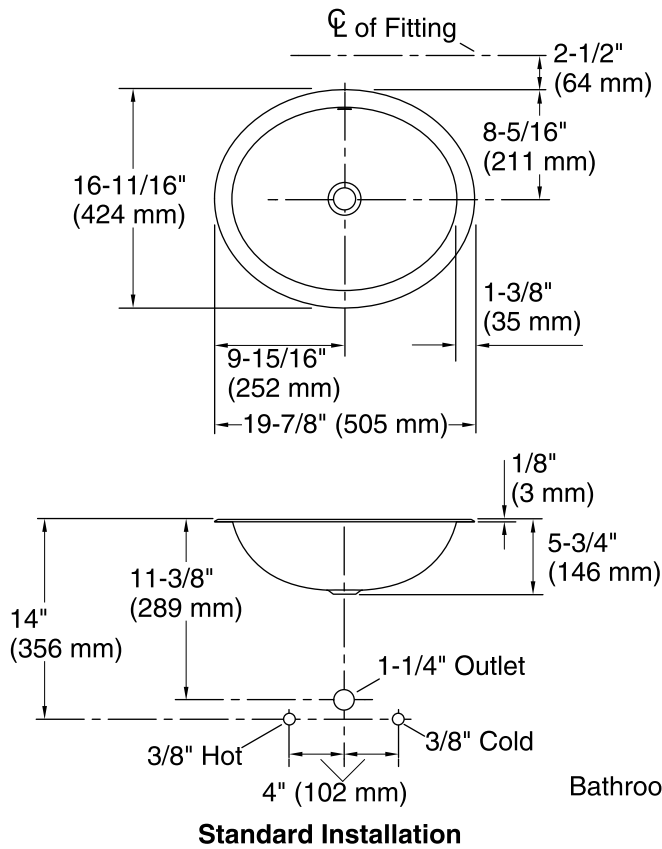

Features

- Oval basin.
- Without overflow.
- 19-7/8" (505 mm) x 16-11/16" (424 mm)

Material

- 20-gauge stainless steel.
- Mirror finish.

Installation

- Under-mount or drop-in.

Required Accessories

K-7107 Decorative Drain

or

K-7127 Drain

Recommended Accessories

K-8998 P-Trap

Components

Product includes:

1 193643 Basin Clamps

Additional included component/s: Cutout template.

OBC

KOHLER® One-Year Limited Warranty

See website for detailed warranty information.

Technical Information

All product dimensions are nominal.

Installation:	Drop-In, Under-mount
Bowl area	Water depth: 5-3/8" (137 mm)
Drain hole:	1-5/8" (41 mm)
Template:	1248333-7, required, included