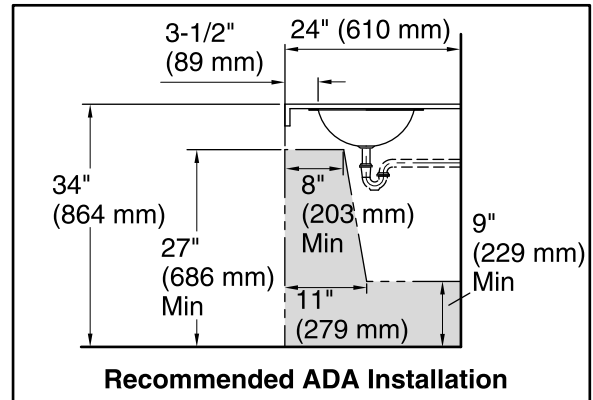

Features

- Oval basin.
- Without overflow.
- 19-7/8" (505 mm) x 16-11/16" (424 mm)

Material

- 20-gauge stainless steel.
- Mirror finish.

Installation

- Under-mount or drop-in.

Required Accessories

K-7107 Decorative Drain

OBC

KOHLER® One-Year Limited Warranty

See website for detailed warranty information.

Technical Information

All product dimensions are nominal.

Installation:	Drop-In, Under-mount
Bowl area	Water depth: 5-3/8" (137 mm)
Drain hole:	1-5/8" (41 mm)
Template:	1248333-7, required, included