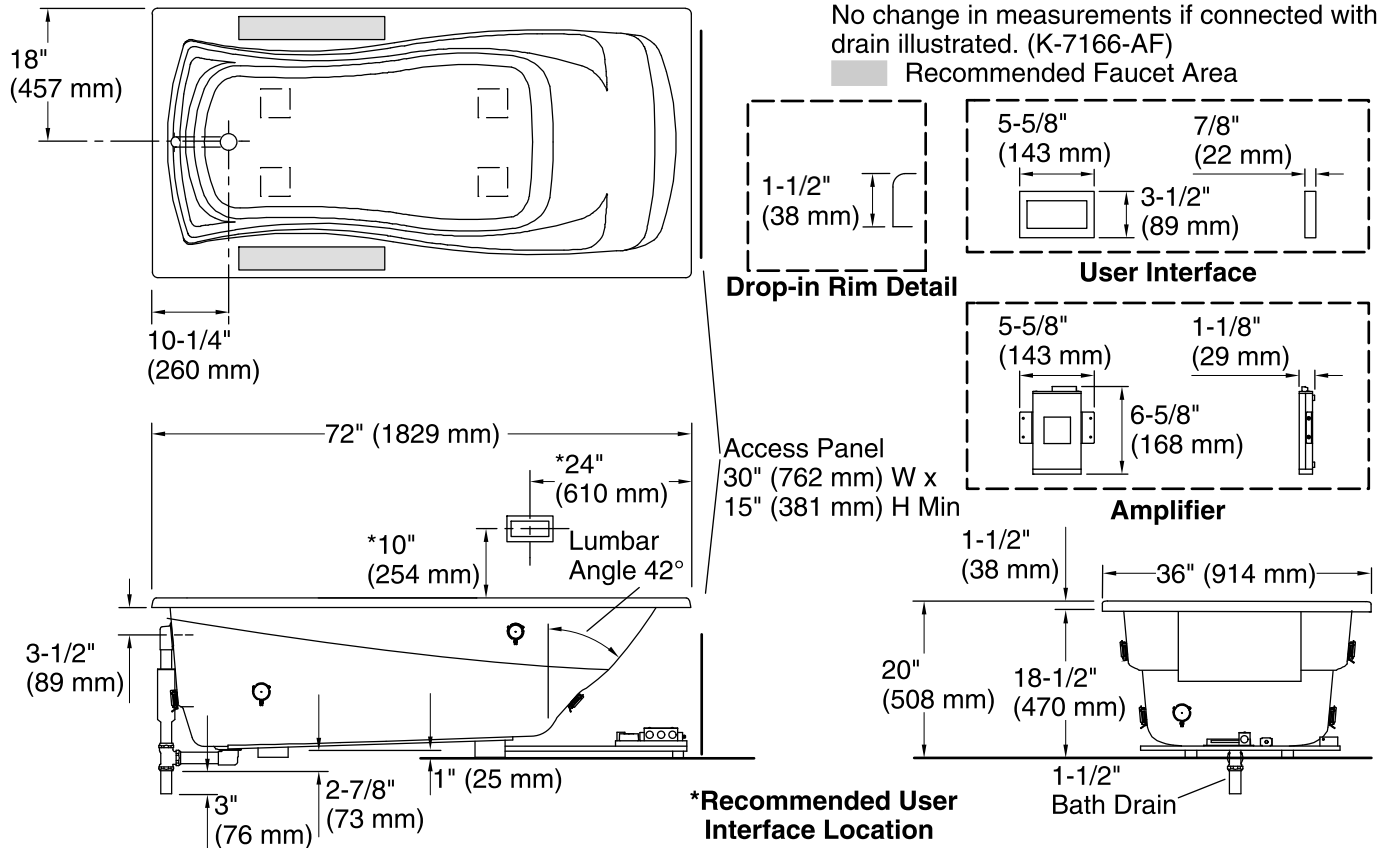

Required Electrical Service

One circuit required, protected with Class A Ground-Fault Circuit-Interrupter (GFCI) or Residual Current Device (RCD).

Amplifier, Heated Surface: 120 V, 15 A, 50/60 Hz

Technical Information

All product dimensions are nominal.

Installation:	Drop-in
Drain location:	End
Basin area, bottom:	50" x 24" (1270 mm x 610 mm)
Basin area, top:	65" x 27" (1651 mm x 686 mm)
Weight:	88 lbs (39.9 kg)
Minimum floor load:	40 lbs/ft² (195.3 kg/m²)
Water depth:	14" (356 mm)
Water capacity:	72 gal (272.5 L)
Cutout:	Drop-in, 70" x 34" (1778 mm x 864 mm)
Electrical component rating:	Amplifier: 120 V, 1.1 A, 50/60 Hz Heated Surface: 120 V, 0.5 A, 50/60 Hz, 65 W
Amplifier channels:	2 at 15 W per channel 2 at 30 W per channel

Notes

Measure your actual product for rough-in details.

Install this product according to the installation instructions.

If installing a rim-mount faucet, make sure there is no interference with drain overflow before drilling any holes. Consult local and national codes for minimum air gap requirements if installing a spout on the faucet deck.

Control amplifier fits 16" (406 mm) center studs. 25' (7.6 m) cables are included.