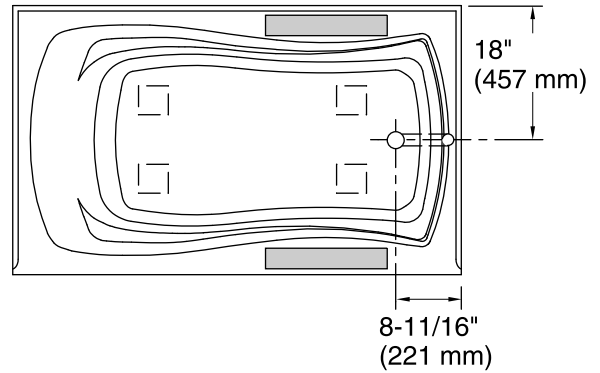

■ Recommended faucet area.

**User Interface**

**Integral Flange Detail**

**Amplifier**

**\*Recommended User Interface Location**

### Technical Information

All product dimensions are nominal.

Installation:	3-Wall Alcove
Drain location:	Right
Basin area, bottom:	51-3/8" x 21" (1305 mm x 533 mm)
Basin area, top:	64-1/2" x 30-1/2" (1638 mm x 775 mm)
Weight:	96 lbs (43.5 kg)
Minimum floor load:	44 lbs/ft <sup>2</sup> (214.8 kg/m <sup>2</sup> )
Water depth:	15" (381 mm)
Water capacity:	72 gal (272.5 L)
Electrical component rating:	Amplifier: 120 V, 50/60 Hz Heated Surface: 120 V, 0.5 A, 50/60 Hz, 65 W
Minimum flat for door:	1-15/16" (49 mm)