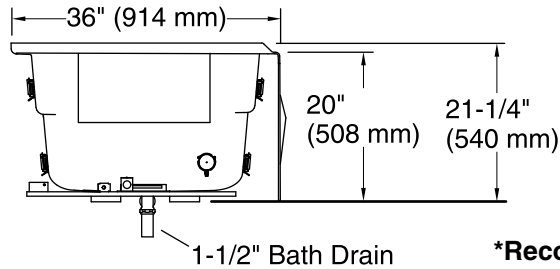

■ Recommended faucet area.

**User Interface**

**Integral Flange Detail**

**Amplifier**

**\*Recommended User Interface Location**

### Technical Information

All product dimensions are nominal.

Installation:	3-Wall Alcove
Drain location:	Right
Basin area, bottom:	51-3/8" x 21" (1305 mm x 533 mm)
Basin area, top:	64-1/2" x 30-1/2" (1638 mm x 775 mm)
Weight:	96 lbs (43.5 kg)
Minimum floor load:	44 lbs/ft <sup>2</sup> (214.8 kg/m <sup>2</sup> )
Water depth:	15" (381 mm)
Water capacity:	72 gal (272.5 L)
Electrical component rating:	Amplifier: 120 V, 50/60 Hz Heated Surface: 120 V, 0.5 A, 50/60 Hz, 65 W
Minimum flat for door:	1-15/16" (49 mm)