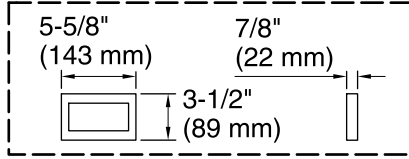

No change in measurements if connected with drain illustrated. (K-7161-AF)

■ Recommended faucet area.

User Interface