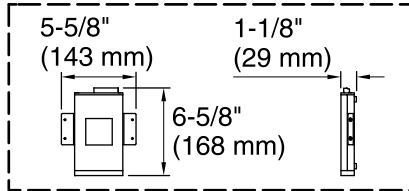

No change in measurements if connected with drain illustrated. (K-7161-AF)

■ Recommended faucet area.

Amplifier

Required Electrical Service

One circuit required, protected with Class A Ground-Fault Circuit-Interrupter (GFCI) or Residual Current Device (RCD).

Amplifier, Heated Surface: 120 V, 15 A, 50/60 Hz

Technical Information

All product dimensions are nominal.

Installation:	3-Wall Alcove
Drain location:	Right
Basin area, bottom:	51-3/8" x 21" (1305 mm x 533 mm)
Basin area, top:	64-1/2" x 30-1/2" (1638 mm x 775 mm)
Weight:	96 lbs (43.5 kg)
Minimum floor load:	44 lbs/ft² (214.8 kg/m²)
Water depth:	15" (381 mm)
Water capacity:	72 gal (272.5 L)
Electrical component rating:	Amplifier: 120 V, 50/60 Hz Heated Surface: 120 V, 0.5 A, 50/60 Hz, 65 W
Minimum flat for door:	1-15/16" (49 mm)

Notes

Measure your actual product for rough-in details.

Install this product according to the installation instructions.

The hot water supply should be 70% of the capacity of the bath or greater. Installations will vary.

Provide one grounded electrical outlet within 24" (610 mm) of each component.

Control amplifier fits 16" (406 mm) center studs. 25' (7.6 m) cables are included.