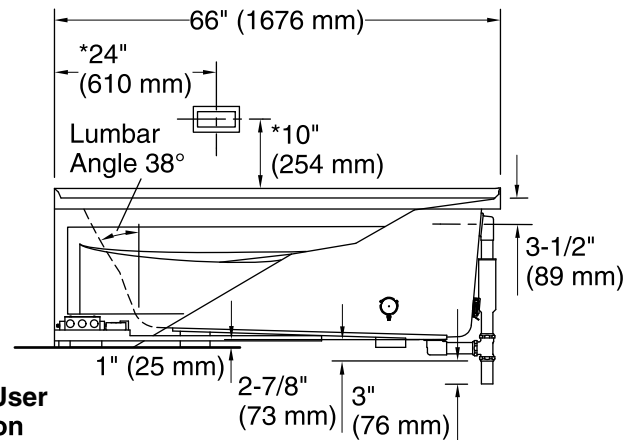

■ Recommended faucet area.

**User Interface**

**Integral Flange Detail**

**Amplifier**

**\*Recommended User Interface Location**

### Technical Information

All product dimensions are nominal.

Installation:	3-Wall Alcove
Drain location:	Right
Basin area, bottom:	51-3/8" x 21" (1305 mm x 533 mm)
Basin area, top:	64-1/2" x 30-1/2" (1638 mm x 775 mm)
Weight:	96 lbs (43.5 kg)
Minimum floor load:	44 lbs/ft <sup>2</sup> (214.8 kg/m <sup>2</sup> )
Water depth:	15" (381 mm)
Water capacity:	72 gal (272.5 L)
Electrical component rating:	Amplifier: 120 V, 50/60 Hz Heated Surface: 120 V, 0.5 A, 50/60 Hz, 65 W
Minimum flat for door:	1-15/16" (49 mm)