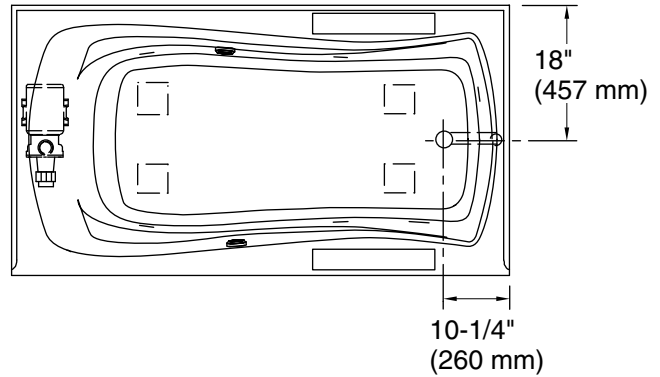

Integral Flange Detail

### Technical Information

All product dimensions are nominal.

Installation:            Three-wall alcove  
Drain location:         Right  
Basin area, bottom:    50" x 24" (1270 mm x 610 mm)  
Basin area, top:        65" x 27" (1651 mm x 686 mm)  
Weight:                 116 lbs (52.6 kg)  
Minimum floor load:    41 lbs/ft<sup>2</sup> (200.2 kg/m<sup>2</sup>)  
Water depth:            14" (356 mm)  
Water capacity:         72 gal (272.5 L)  
Electrical component rating: Pump: 120 V, 7 A, 60 Hz  
Heated Surface: 120 V, 0.5 A, 60 Hz, 65 W