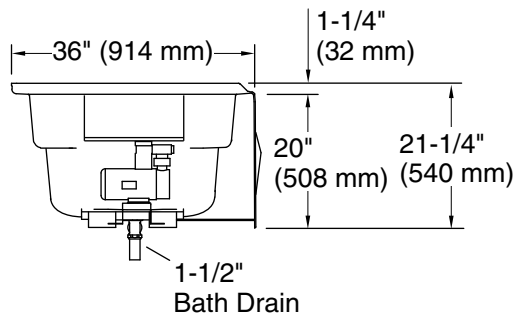

### Available Colors/Finishes

*Color tiles intended for reference only.*

Color	Code	Description
	0	White
	96	Biscuit
	NY	Dune

No change in measurements if connected with drain illustrated. (K-7166-AF)

 Recommended Faucet Location

Integral Flange Detail

### Technical Information

All product dimensions are nominal.

Installation:            Three-wall alcove  
Drain location:         Right  
Basin area, bottom:    50" x 24" (1270 mm x 610 mm)  
Basin area, top:        65" x 27" (1651 mm x 686 mm)  
Weight:                 116 lbs (52.6 kg)  
Minimum floor load:    41 lbs/ft<sup>2</sup> (200.2 kg/m<sup>2</sup>)  
Water depth:            14" (356 mm)  
Water capacity:         72 gal (272.5 L)  
Electrical component rating: Pump: 120 V, 7 A, 60 Hz  
Heated Surface: 120 V, 0.5 A, 60 Hz, 65 W