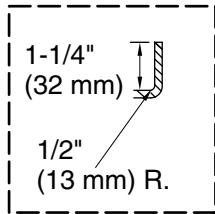

No change in measurements if connected with drain illustrated. (K-7166-AF)

Recommended Faucet Location

Integral Flange Detail