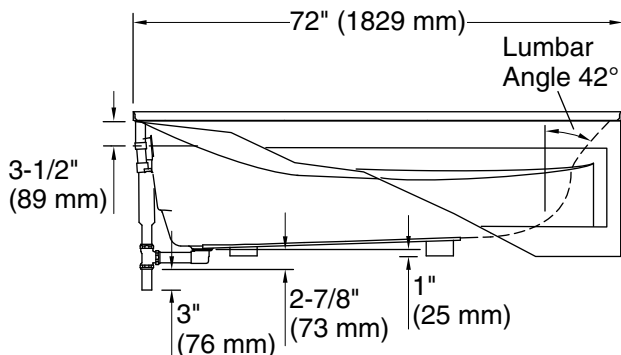

Required Electrical Service

One dedicated circuit required, protected with Class A Ground-Fault Circuit-Interrupter (GFCI). Outside North America, this device may be known as a Residual Current Device (RCD).

Pump, Heated 120 V, 15 A, 60 Hz

Surface:

Technical Information

All product dimensions are nominal.

Installation: Three-wall alcove

Drain location: Left

Basin area, bottom: 50" x 24" (1270 mm x 610 mm)

Basin area, top: 65" x 27" (1651 mm x 686 mm)

Weight: 116 lbs (52.6 kg)

Minimum floor load: 41 lbs/ft² (200.2 kg/m²)

Water depth: 14" (356 mm)

Water capacity: 72 gal (272.5 L)

Electrical component Pump: 120 V, 7 A, 60 Hz

rating: Heated Surface: 120 V, 0.5 A, 60 Hz, 65

W

Pump speed: Single

1-800-4KOHLER (1-800-456-4537)

Kohler Co. reserves the right to make revisions without notice to product specifications.

For the most current Specification Sheet, go to www.kohler.com.

1-25-2023 21:02 - US/CA

Notes

Measure your actual product for rough-in details.

Install this product according to the installation instructions.

The hot water supply should be 70% of the capacity of the bath or greater. Installations will vary.

If installing a rim-mount faucet, make sure there is no interference above or below the deck before drilling any holes.