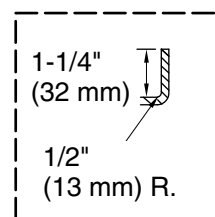

Integral Flange Detail