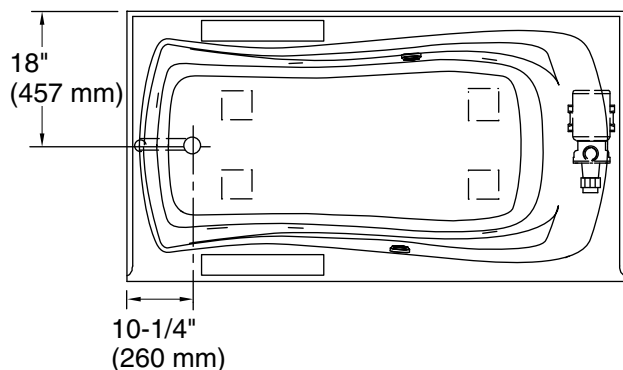

No change in measurements if connected with drain illustrated. (K-7166-AF)

Recommended Faucet Location