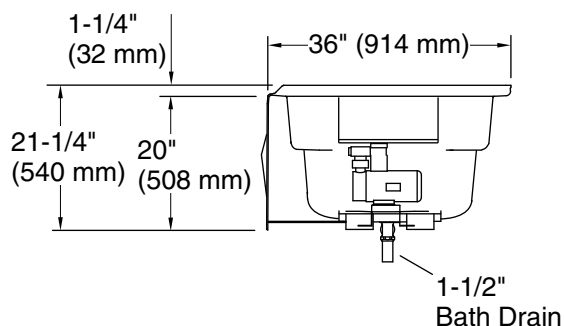

Required Electrical Service

One dedicated circuit required, protected with Class A Ground-Fault Circuit-Interrupter (GFCI). Outside North America, this device may be known as a Residual Current Device (RCD).

Pump, Heated 120 V, 15 A, 60 Hz

Surface:

Technical Information

All product dimensions are nominal.

Installation: Three-wall alcove

Drain location: Left

Basin area, bottom: 50" x 24" (1270 mm x 610 mm)

Basin area, top: 65" x 27" (1651 mm x 686 mm)

Weight: 116 lbs (52.6 kg)

Minimum floor load: 41 lbs/ft² (200.2 kg/m²)

Water depth: 14" (356 mm)

Water capacity: 72 gal (272.5 L)

Electrical component Pump: 120 V, 7 A, 60 Hz

rating: Heated Surface: 120 V, 0.5 A, 60 Hz, 65

W

Pump speed: Single

1-800-4KOHLER (1-800-456-4537)

Kohler Co. reserves the right to make revisions without notice to product specifications.

For the most current Specification Sheet, go to www.kohler.com.

1-25-2023 21:02 - US/CA

Notes

Measure your actual product for rough-in details.

Install this product according to the installation instructions.

The hot water supply should be 70% of the capacity of the bath or greater. Installations will vary.

If installing a rim-mount faucet, make sure there is no interference above or below the deck before drilling any holes.