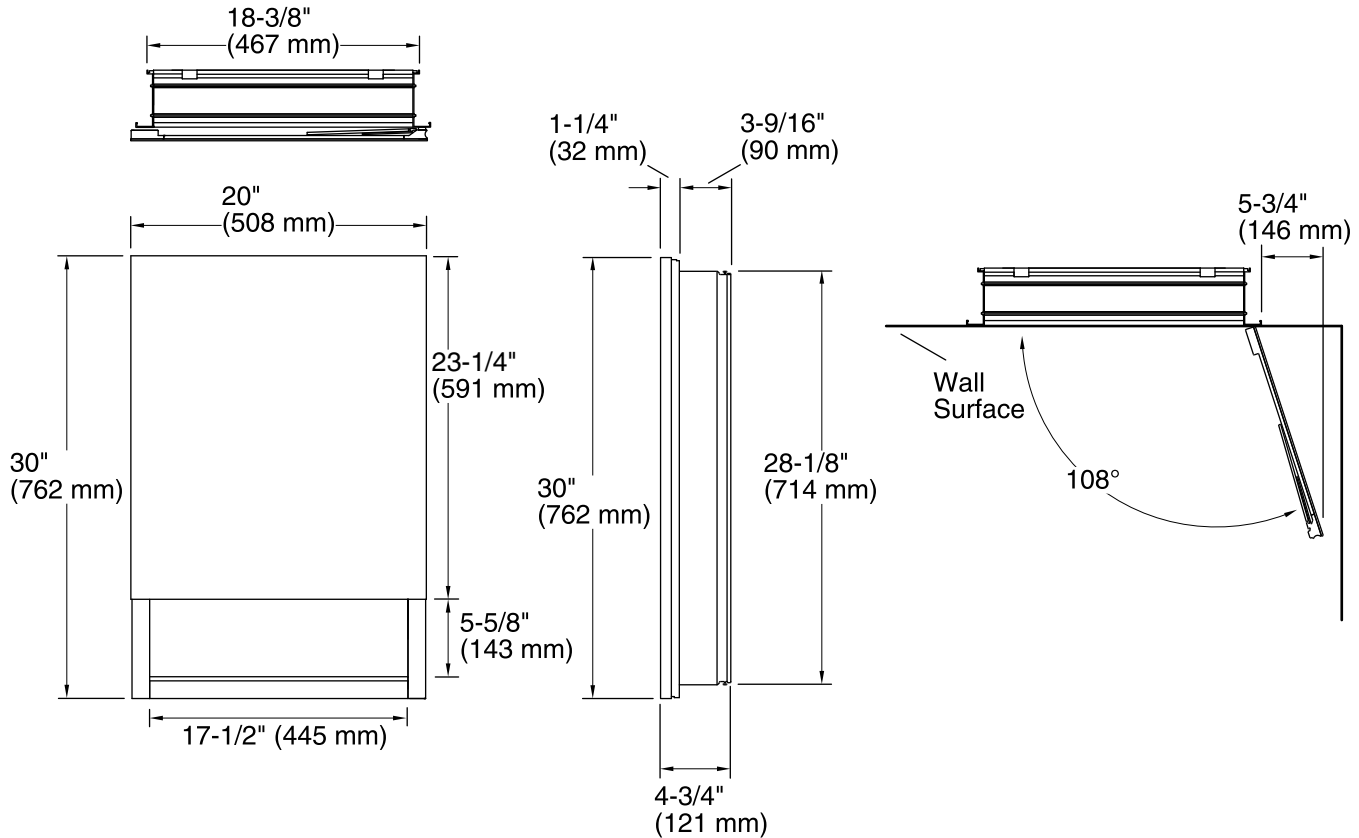

Technical Information

All product dimensions are nominal.

Notes

Install this product according to the installation guide.

CAUTION: Risk of electric shock. Electrical wiring may need to be relocated.

IMPORTANT! For recess mounting, the wall cavity must be framed and cabinet secured to framing studs. Reroute any electrical wires or water supply piping from the wall cavity. If you encounter drain or vent piping, or if your wall is load-bearing, consult a professional before proceeding.

CAUTION: Risk of property damage. For surface mounting, use anchors (not provided) rated for the loaded weight of this product. Refer to the anchor manufacturer's instructions.

When determining the height of the cabinet, ensure the mirrored door will clear all obstacles (such as a faucet). A minimum distance of 3" (76 mm) is required.