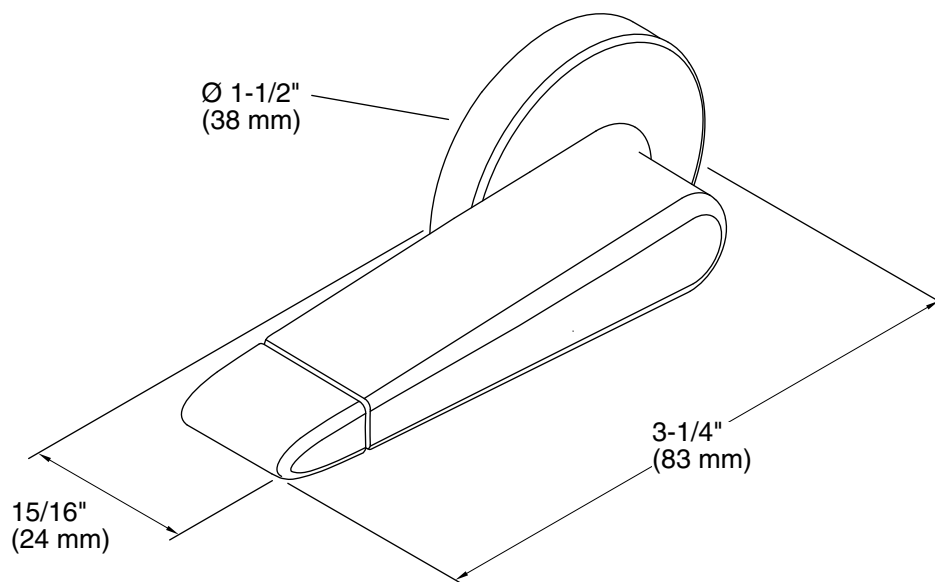

Trip Lever Dual Flush  
**K-9236**

**Features**

- Premium metal construction for durability.
- KOHLER finishes resist corrosion and tarnish.
- Right-hand nested trip lever.
- For use with the K-3987-RA and K-3988-RA Wellworth, K-3989-RA Highline, and K-75790-RA Persuade Curv dual-flush toilets.

## Technical Information

All product dimensions are nominal.

Material: Metal