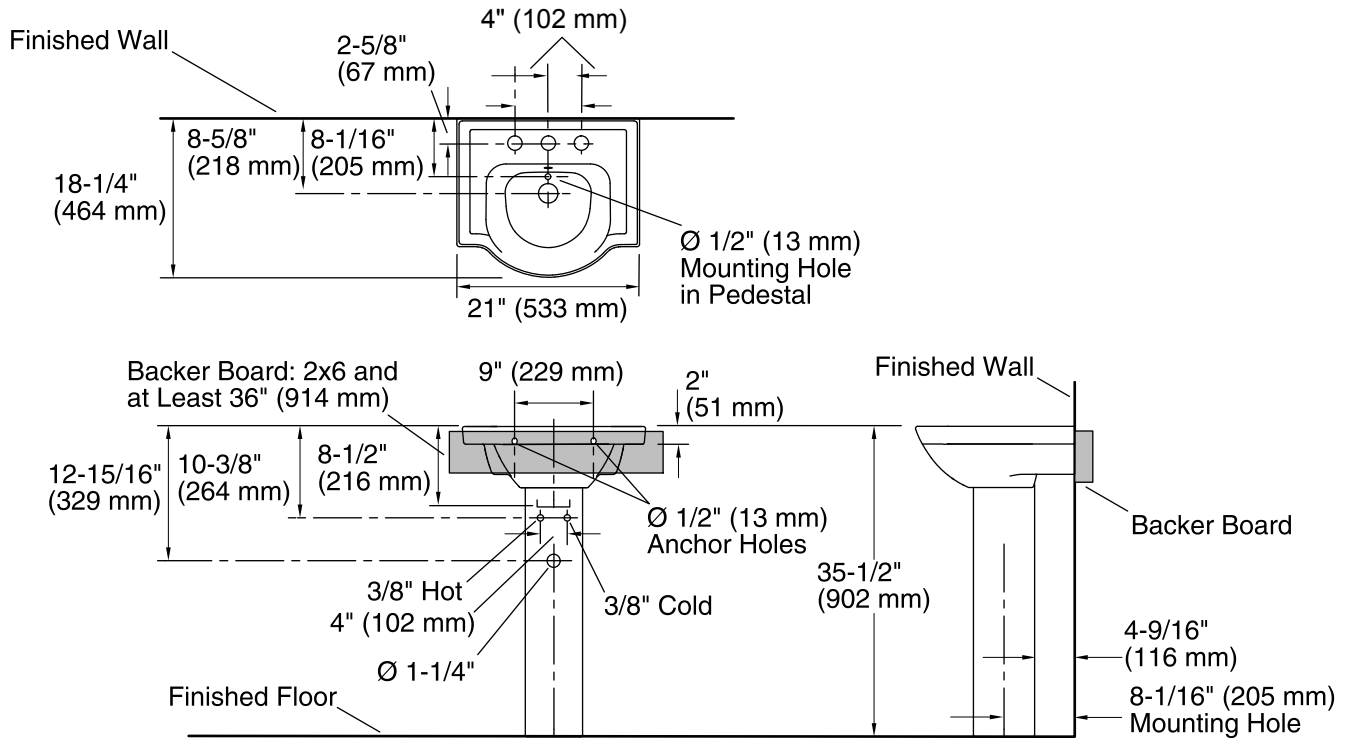

Features

- Ample side deck space for toiletries.
- 8-inch center faucet holes.
- Combination consists of the K-5247-8 basin and the K-5246 pedestal.

Material

- Vitreous china.

Installation

- Pedestal

Recommended Accessories

K-7605-P Angle Supply with Stop (pair)
K-8998 P-Trap

Optional Accessories

1041816 Hardware kit, Hollow Wall

Components

Product includes:

K-5246 Bathroom Pedestal
K-5247-8 21" Widespread Sink Basin
Additional included component/s: Bathroom Sink, 8" (203 mm)
Centers, Pedestal, Accessory Pack, and Rubber Pads.

Technical Information

All product dimensions are nominal.

Installation:	Pedestal
Bowl area:	Length: 13-3/4" (349 mm) Width: 12-5/8" (321 mm) Water depth: 4" (102 mm)
Number of deck holes:	3
Faucet hole(s):	1-3/8" (35 mm)
Drain hole:	1-3/4" (44 mm)