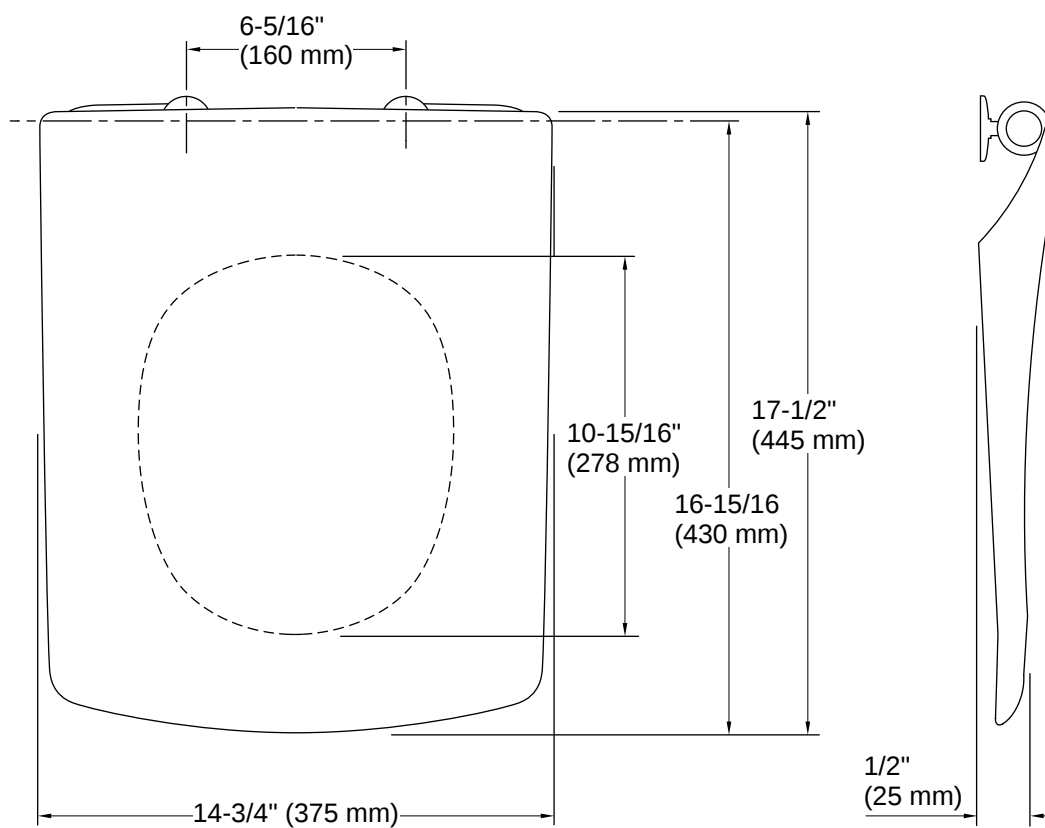

Installation Notes

Install this product according to the installation instructions.