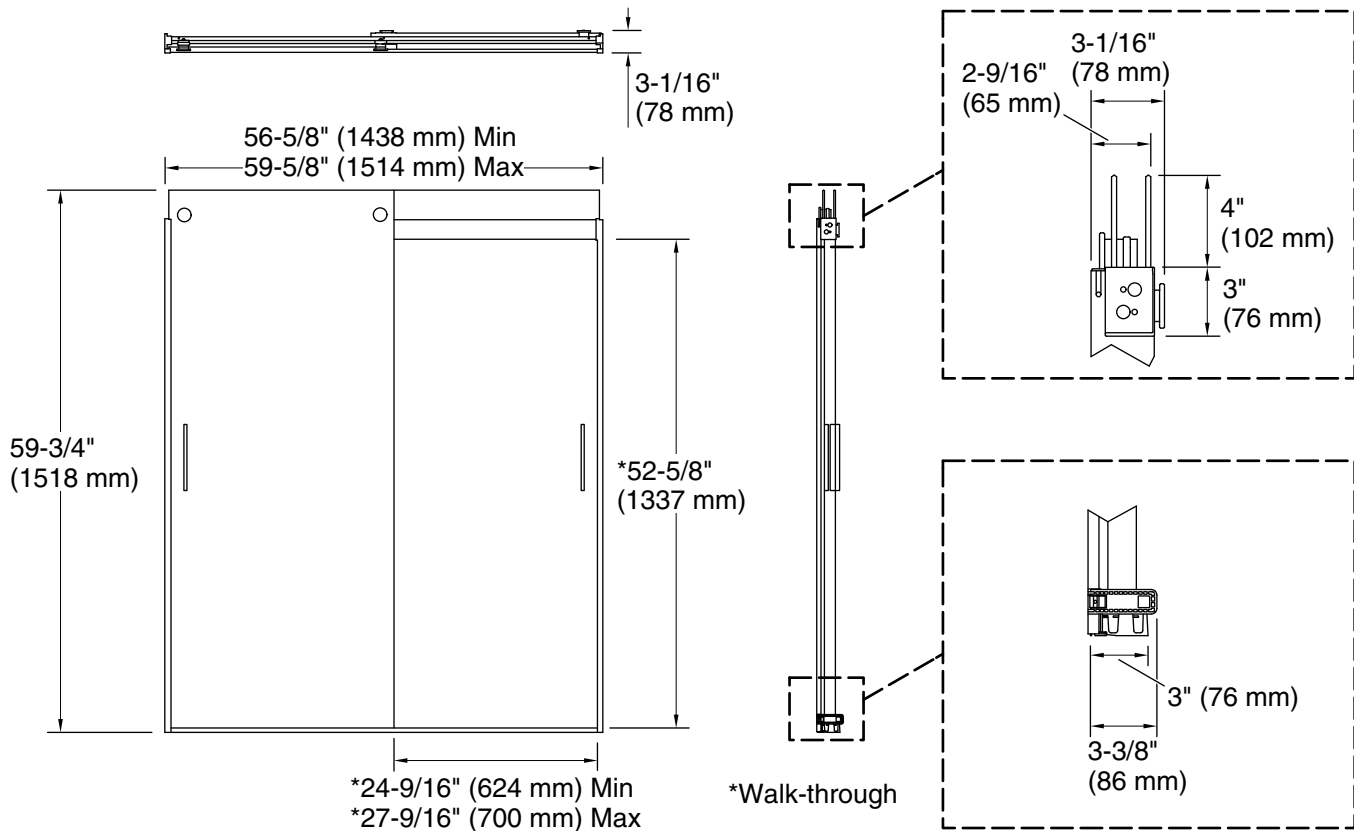

Code	Description
------	-------------

D3 Frosted

Technical Information

All product dimensions are nominal.

Installation type:	For bath installation
Opening style:	Sliding/Bypass
Opening Width - Min:	54" (1372 mm)
Opening Width - Max:	57" (1448 mm)
Walk-through - Min:	23-3/16" (589 mm)
Walk-through - Max:	26-3/16" (665 mm)
Glass thickness:	1/4" (6 mm)
Glass coating:	CleanCoat®

Notes

Install this product according to the installation guide.

If replacing a shower door, the narrow wall jamb design of this door may not cover the existing shower door holes.

The vertical opening should be a minimum of 62-1/4" (1581 mm) to allow for installation clearance.