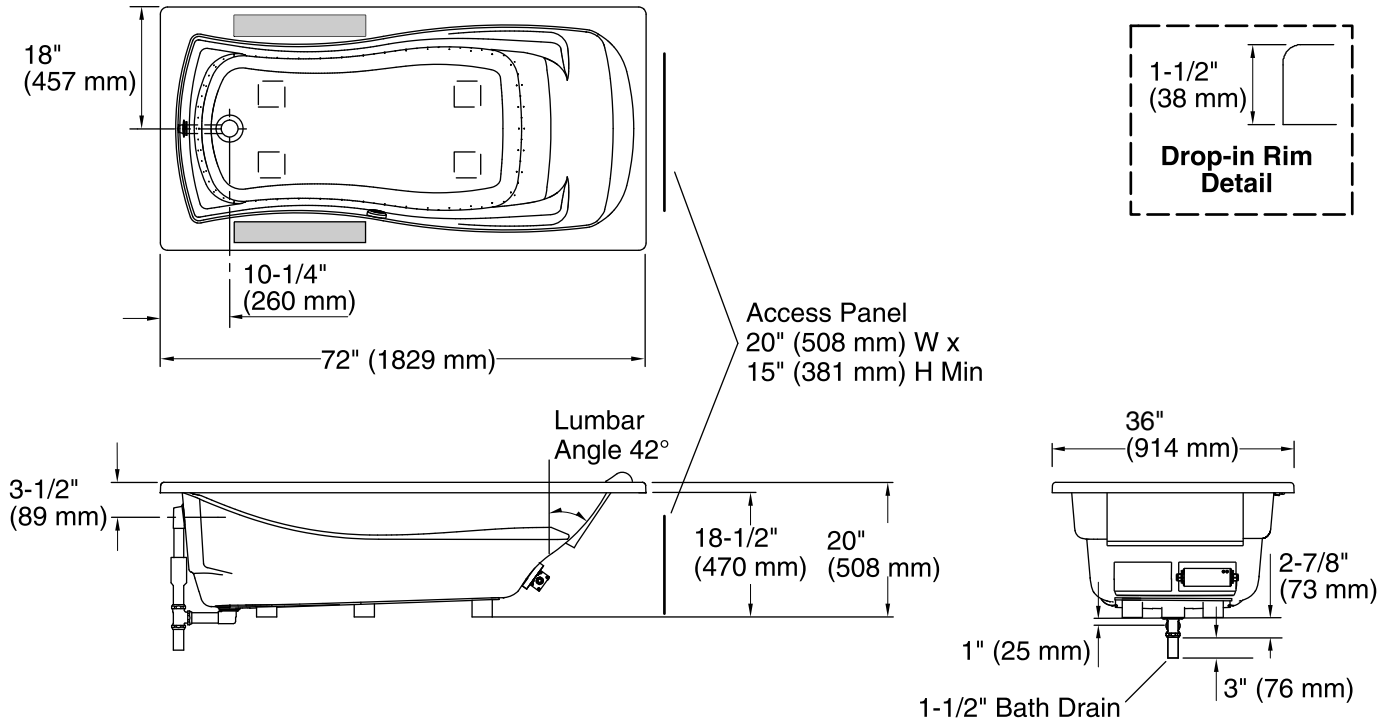

Features

- End drain.
- Bask® heated surface creates spa-like relaxation with soothing warmth on your back, shoulders, and neck.
- Integral lumbar support and armrests for comfort.
- Textured bottom surface.
- 72" (1829 mm) x 36" (914 mm) x 20" (508 mm)

Color	Code	Description
-------	------	-------------

	0	White
	96	Biscuit
	47	Almond
	NY	Dune
	G9	Sandbar

No change in measurements if connected with drain illustrated. (K-7166-AF)

Recommended faucet area

Installation:	Drop-in
Drain location:	End
Basin area, bottom:	50" x 24" (1270 mm x 610 mm)
Basin area, top:	65" x 27" (1651 mm x 686 mm)
Weight:	77 lbs (34.9 kg)
Minimum floor load:	39.1 lbs/ft ² (190.9 kg/m ²)
Water depth:	14" (356 mm)
Water capacity:	72 gal (272.5 L)
Electrical component rating:	Heated Surface: 120 V, 0.5 A, 60 Hz, 65 W
Minimum flat for door:	2-1/8" (54 mm)

Notes

Measure your actual product for rough-in details.

Install this product according to the installation instructions.

The hot water supply should be 70% of the capacity of the bath or greater. Installations will vary.