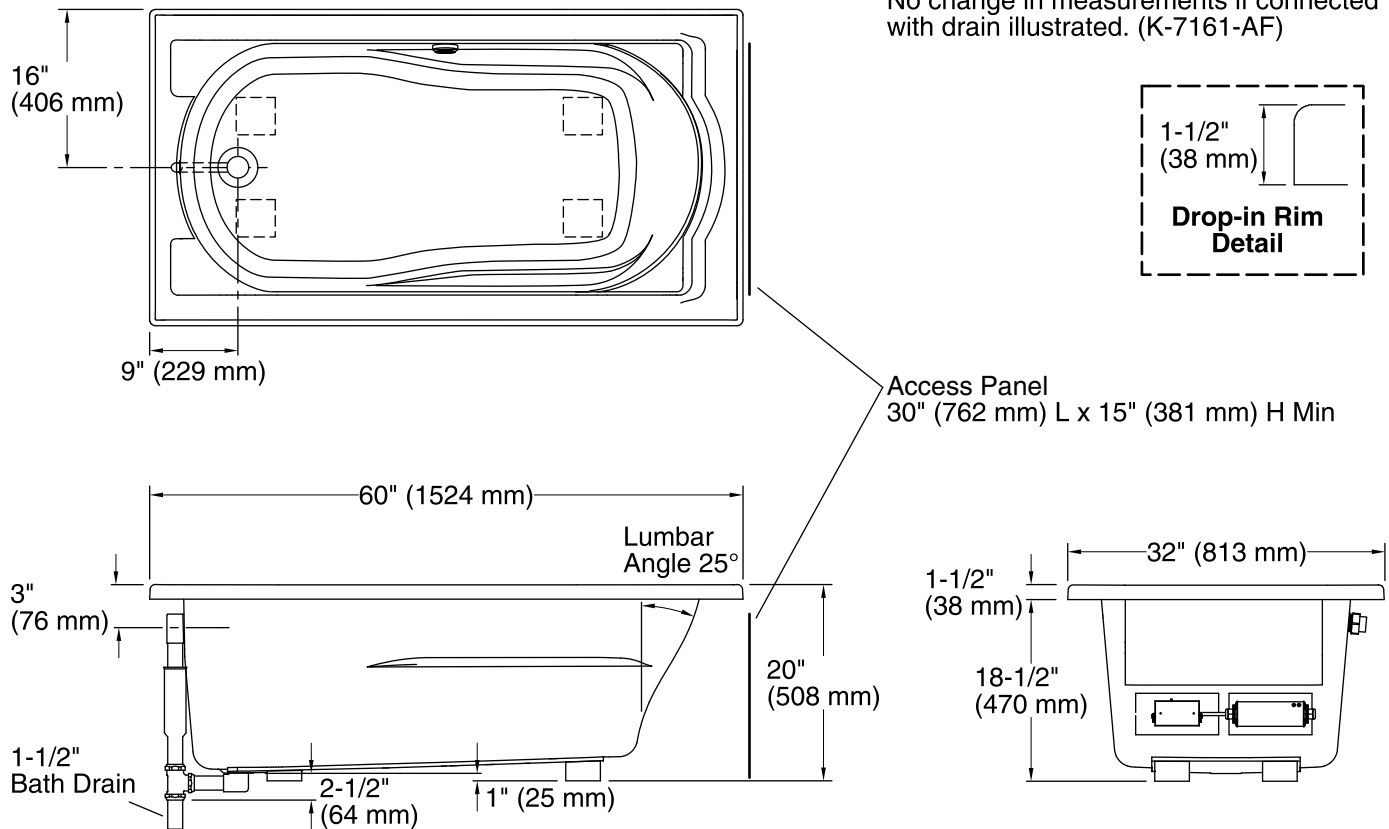

No change in measurements if connected with drain illustrated. (K-7161-AF)

Required Electrical Service

One circuit required, protected with Class A Ground-Fault Circuit-Interrupter (GFCI) or Residual Current Device (RCD).

Heated Surface: 120 V, 15 A

Technical Information

All product dimensions are nominal.

Installation:	Drop-in
Drain location:	End
Basin area, bottom:	42" x 20" (1067 mm x 508 mm)
Basin area, top:	51" x 24" (1295 mm x 610 mm)
Weight:	80 lbs (36.3 kg)
Minimum floor load:	41 lbs/ft² (200.2 kg/m²)
Water depth:	14" (356 mm)
Water capacity:	60 gal (227.1 L)
Electrical component rating:	Heated Surface: 120 V, 0.5 A, 60 Hz, 65 W
Minimum flat for door:	2-1/2" (64 mm)

Notes

Measure your actual product for rough-in details.

Install this product according to the installation instructions.

The hot water supply should be 70% of the capacity of the bath or greater. Installations will vary.

Provide one grounded electrical outlet within 24" (610 mm) of each component.