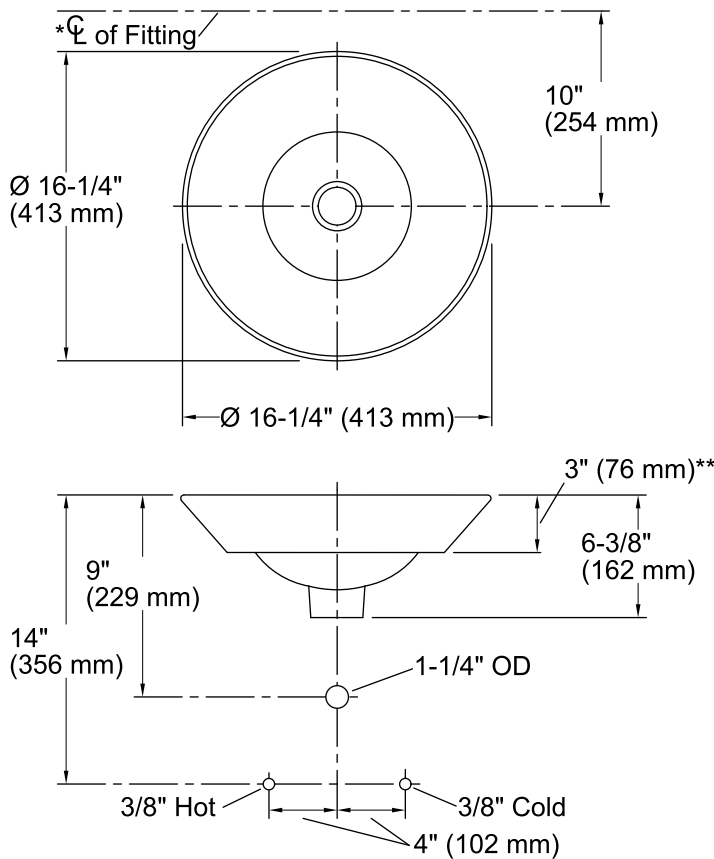

Technical Information

All product dimensions are nominal.

- Bowl configuration: Single
- Installation: Above-counter, Wall-mount
- Bowl area: Diameter: 15-7/8" (403 mm)
Water depth: 4-1/4" (108 mm)
- Drain hole: 1-3/4" (44 mm)
- Template: 1002980-7, required, included

Notes

Install this product according to the installation instructions.

Product does not have an overflow.

*Spout must be 5" (127 mm) long (min) for adequate clearance into the bathroom sink when installed with centerline as shown.