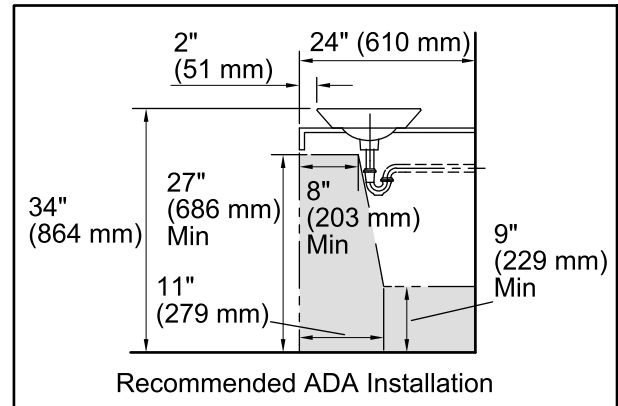

Technical Information

All product dimensions are nominal.

- Bowl configuration: Single
- Installation: Above-counter, Wall-mount
- Bowl area: Diameter: 15-7/8" (403 mm)
Water depth: 4-1/4" (108 mm)
- Drain hole: 1-3/4" (44 mm)
- Template: 1002980-7, required, included

Notes

Install this product according to the installation instructions.

Product does not have an overflow.

*Spout must be 5" (127 mm) long (min) for adequate clearance into the bathroom sink when installed with centerline as shown.