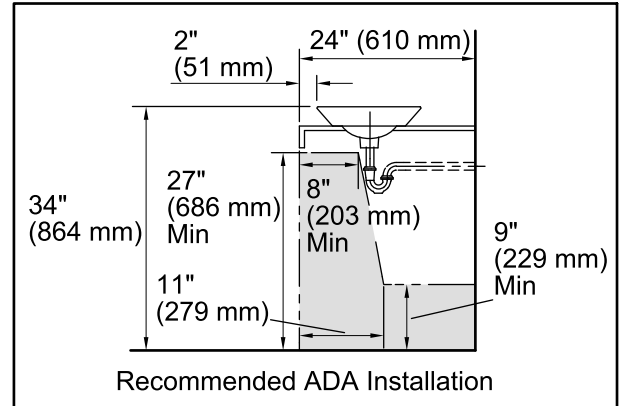

## Technical Information

All product dimensions are nominal.

Bowl configuration:	Single
Installation:	Above-counter, Wall-mount
Bowl area	Diameter: 15-7/8" (403 mm) Water depth: 4-1/4" (108 mm)
Drain hole:	1-3/4" (44 mm)
Template:	1002980-7, required, included

## Notes

Install this product according to the installation instructions.

Product does not have an overflow.

\*Spout must be 5" (127 mm) long (min) for adequate clearance into the bathroom sink when installed with centerline as shown.