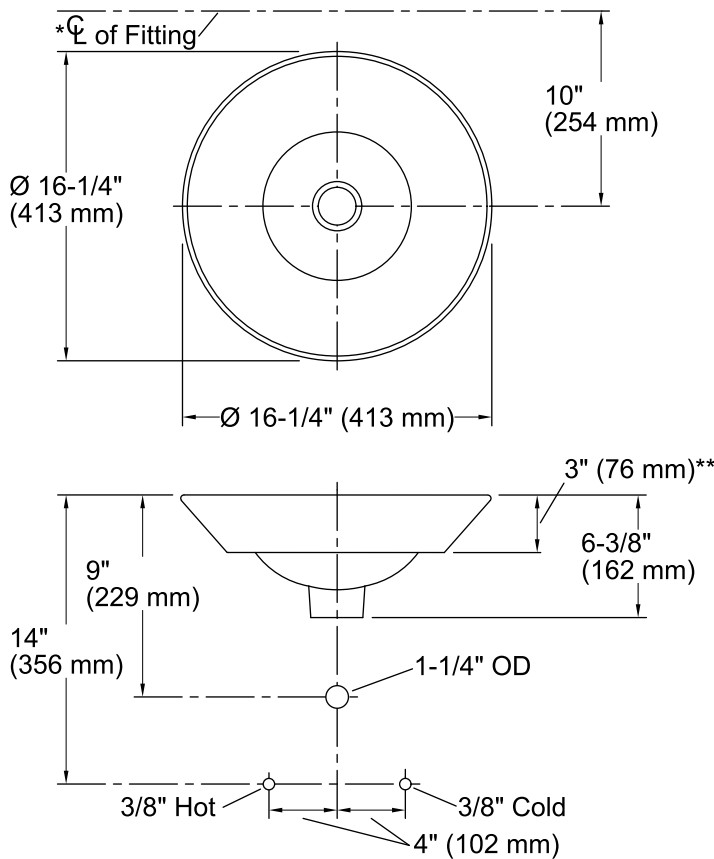

## Technical Information

All product dimensions are nominal.

Bowl configuration:	Single
Installation:	Above-counter, Wall-mount
Bowl area	Diameter: 15-7/8" (403 mm) Water depth: 4-1/4" (108 mm)
Drain hole:	1-3/4" (44 mm)
Template:	1002980-7, required, included

## Notes

Install this product according to the installation instructions.

Product does not have an overflow.

\*Spout must be 5" (127 mm) long (min) for adequate clearance into the bathroom sink when installed with centerline as shown.